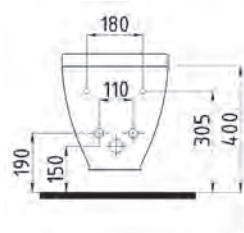

WALL HUNG BIDET
SINGLE HOLE
HRBA05201VD1W5000
520x350mm

COMPATIBLE SEAT COVER

BIEN VENTO DUROPLAST SOFTCLOSE EASYRELEASE SEAT COVER

VTEU11W5W5HB0 (elite)

VTMU11W5W5HB0 (monoslim)

BIEN VENTO PROPLAST SOFTCLOSE EASYRELEASE SEAT COVER

VTMP11W5W50B0 (monoslim)