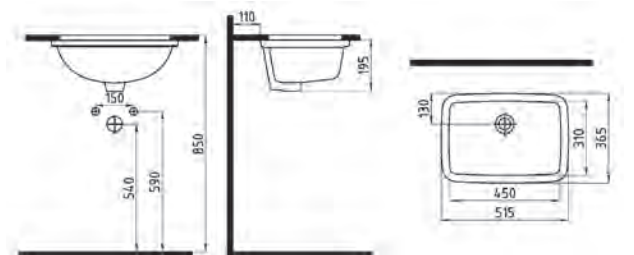

SINGLE PIECE
UNDERCOUNTER
WASHBASIN
WITHOUT HOLE
TPLA04501VDOW5000
45 cm