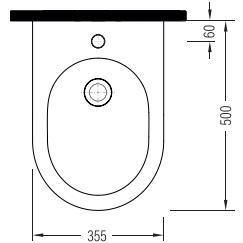

SINGLE BTW WC PAN
NO-RIM
ROKK052N1VPOW5000
520x355 mm

WALL HUNG BIDET
SINGLE HOLE
ROBA05001VD1W5000
500x355 mm

SINGLE BTW BIDET
SINGLE HOLE
ROBY05201VD1W5000
520x355 mm

ROUND BTW WC PAN
NO-RIM
ROKD063N1VPOW5000
620x355 mm