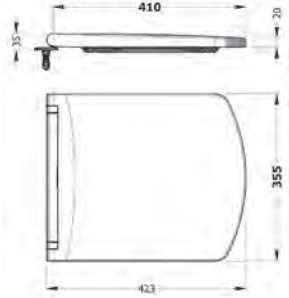

SALVO MONOSLIM
UF/DUROPLAST AB
SOFTCLOSE EASYRELEASE
SEAT COVER

SVMU11W5W5HB0