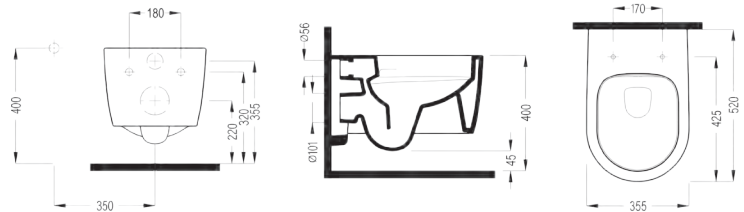

COMPATIBLE SEAT COVER

BIEN AMARO SLIM UF/DUROPLAST AB SOFTCLOSE EASYRELEASE SEAT COVER
ARSU11W5W5HB0

BIEN SOLO MONOSLIM PP/PROPLAST SOFTCLOSE EASYRELEASE SEAT COVER
SLMP11W5W50B0