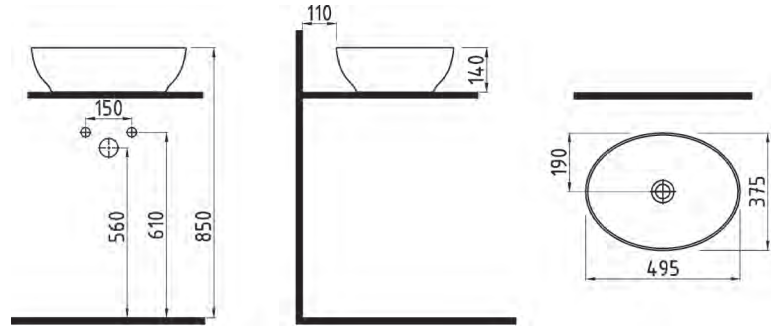

OVAL COUNTERTOP
WASHBASIN
WITHOUT HOLE
MTLG05002FDOW5000
495x375mm