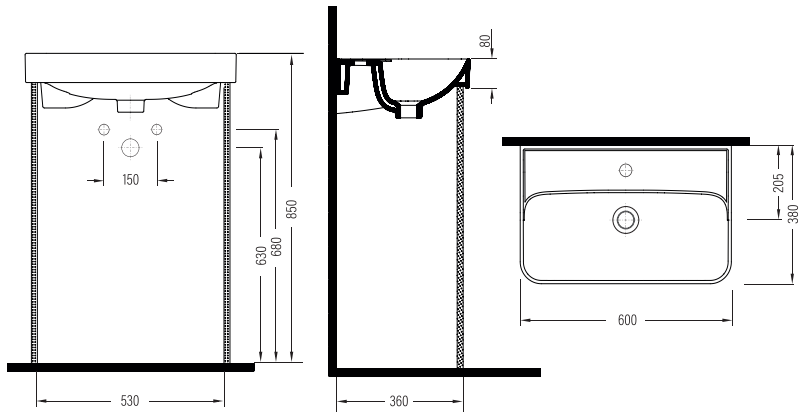

VANITY WASHBASIN
SINGLE HOLE
ROLK060B2FD1W5000
600x450 mm