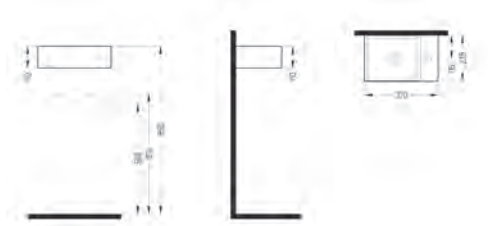

CLOAKROOM WB.
WITH HOLE
INLK03701FD1W5000
370mm

COUNTERTOP WB.
SINGLE HOLE
INLG04601FD1W5000
460mm

SEMI PEDESTAL
32 CM
INAA03201V00W5000