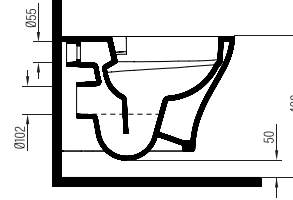

SINGLE BTW WC PAN
NO-RIM
ROKK052N1VPOW5000
520x355 mm