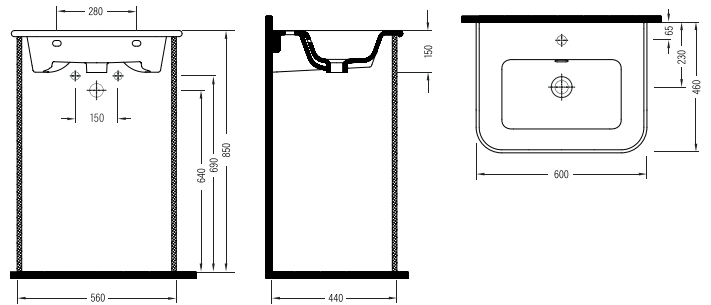

VANITY WASHBASIN
SINGLE HOLE
KSLK080B1FD1W5000
800x460mm

VANITY WASHBASIN
(LEFT HAND TAP HOLE)
KSLKL47B1FD1W5000
470x240mm

VANITY WASHBASIN
SINGLE HOLE
KSLK060B1FD1W5000
600x460mm

VANITY WASHBASIN
SINGLE HOLE
KSLK063B1FD1W5000
635x395mm