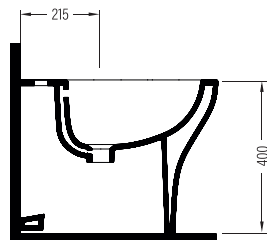

SINGLE BTW BIDET
SINGLE HOLE
ROBY05201VD1W5000
520x355 mm