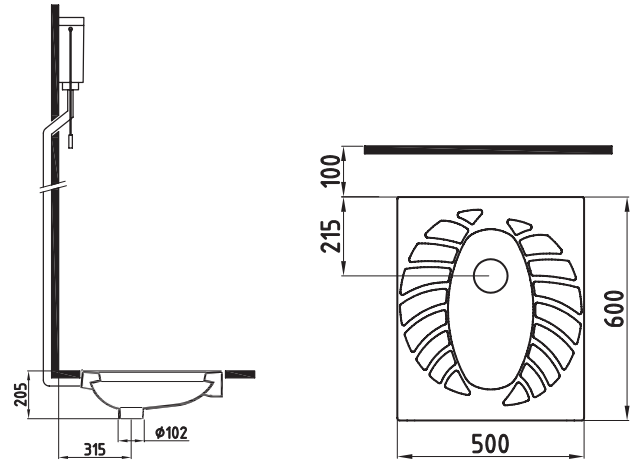

SINGLE PIECE MOON
TYPE SQUATTING PAN
REAR INLET
TPHT06001VSAW5000
600x600mm