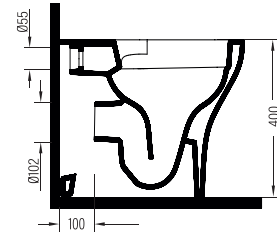

WALL HUNG BIDET
SINGLE HOLE
ROBA05001VD1W5000
500x355 mm