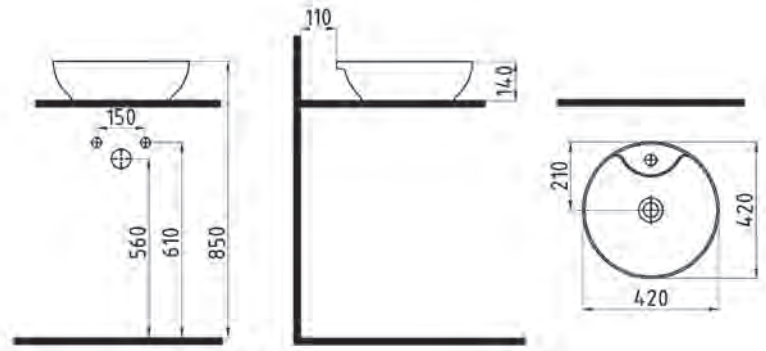

ROUND COUNTERTOP
WASHBASIN
WITH HOLE
MTLG04202FD1W5000
420x420mm