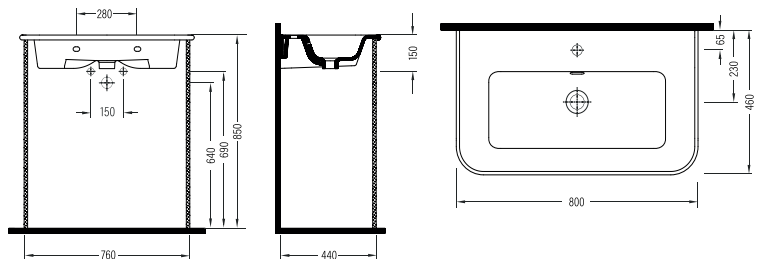

VANITY WASHBASIN
SINGLE HOLE
KSLK080B1FD1W5000
800x460mm