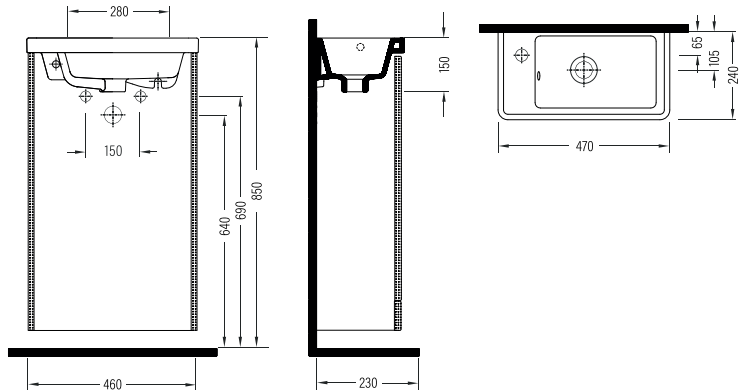

VANITY WASHBASIN
(LEFT HAND TAP HOLE)
KSLKL47B1FD1W5000
470x240mm