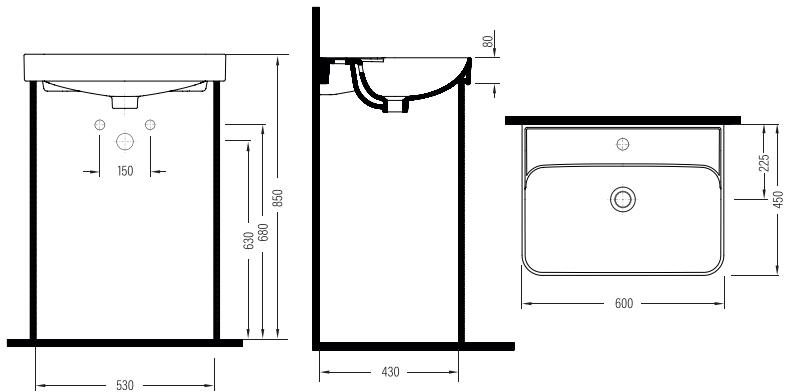

BIEN SALVO PP/PROPLAST SOFTCLOSE EASYRELEASE SEAT COVER
SVMP11W5W50B0 (monoslim)

VANITY WASHBASIN
SINGLE HOLE
ROLK050B1FD1W5000
500x380 mm

VANITY WASHBASIN
SINGLE HOLE
ROLK060B1FD1W5000
600x380 mm

VANITY WASHBASIN
SINGLE HOLE
ROLK060B2FD1W5000
600x450 mm