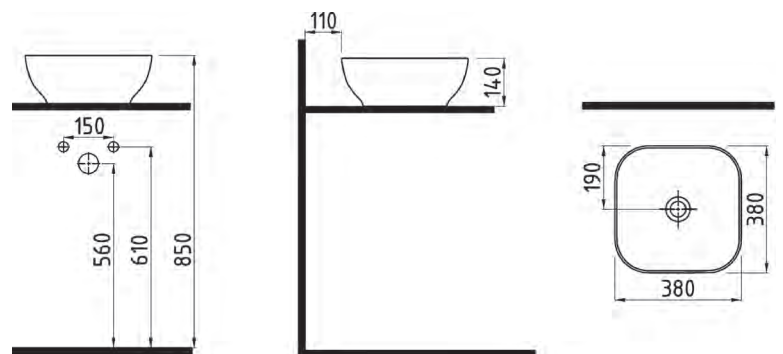

SQUARE COUNTERTOP
WASHBASIN
WITHOUT HOLE
MTLG03801FDOW5000
380x380mm