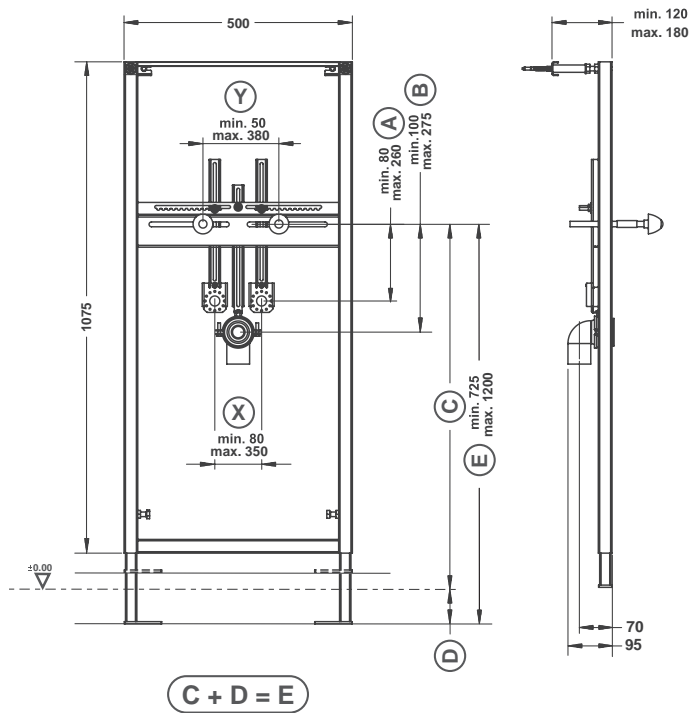

FRA-W
SANITARY INSTALLATION
FRAME FOR WASHBASINS
FRFDWB00000B0