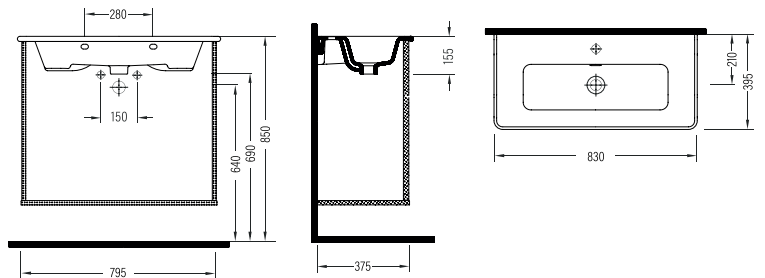

VANITY WASHBASIN
SINGLE HOLE
KSLK083B1FD1W5000
830x395mm