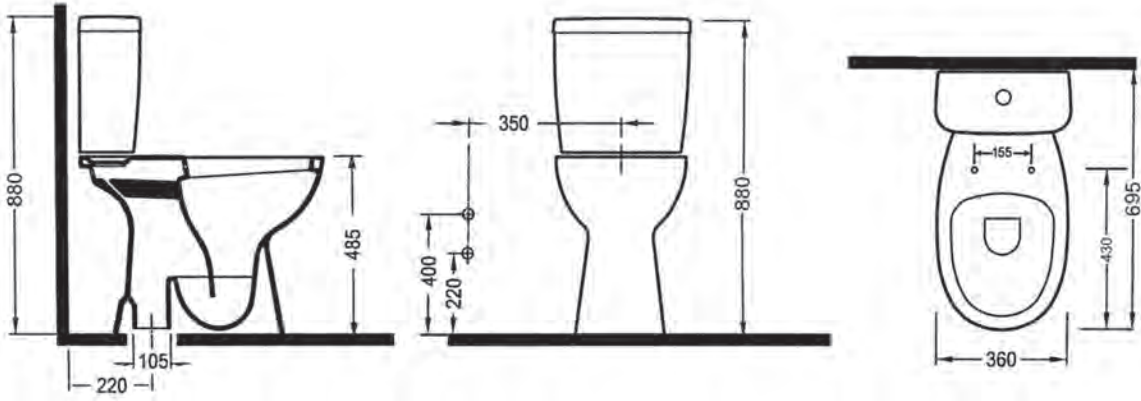

RONIN BIDET
ROBY05201VD1W5000
520x355 mm

CLOSE COUPLED WC

SINGLE PIECE DISABLED
CLOSE COUPLED WC PAN
BOX-RIM

TPKE07001VPOW5000

700x355mm

NEPTUN CERAMIC CISTERN
BOTTOM INLET

NPRS05001VDAW5000

380x390mm