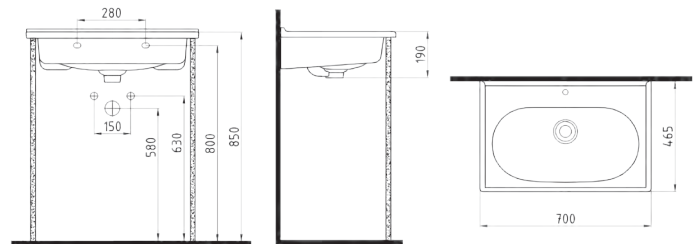

URINAL TOP INLET
NPPS05201VSUW5000
 520x365mm

URINAL EAR INLET
NPPS05201VSAW5000
 520x365mm

WALL SEPERATOR
NPPA06801V00W5000
 680x350mm

FER- RA

VANITY WASHBASIN
SINGLE HOLE
FELK060B1FD1W5000
600x465mm

VANITY WASHBASIN
SINGLE HOLE
FELK070B1FD1W5000
700x465mm