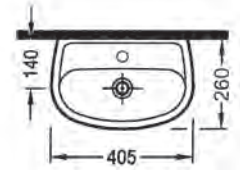

SINGLE PIECE
WASHBASIN WALL
MOUNTING OPTION
WITHOUT HOLE
TPLS04101VDOW5000
405x260mm

SINGLE PIECE
WASHBASIN WALL
MOUNTING OPTION
SINGLE HOLE
TPLS04101VD1W5000
405x260mm