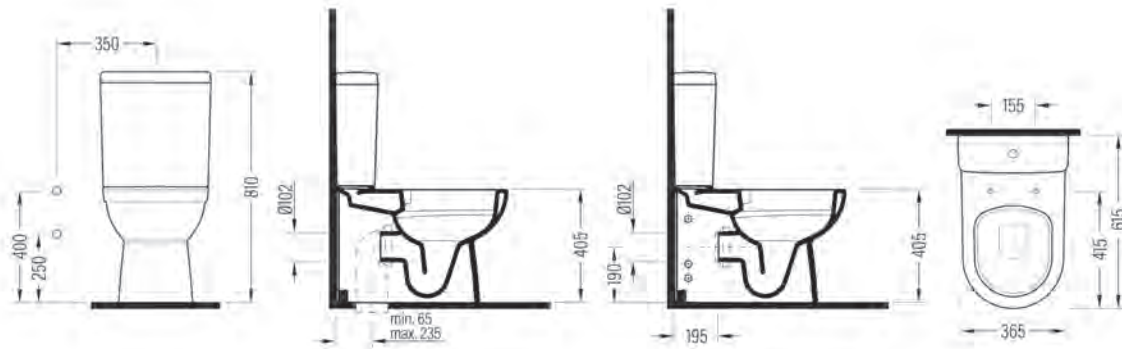

ORION SEMI PEDESTAL
WHITE
ORAA03201V00W5000
32 cm

ORION FULL PEDESTAL
WHITE
ORAK07101V00W5000
71 cm

BIDET
CPBY06201VD1W5000
620x370mm

BTW WC PAN
NO-RIM
CPKD062N2VPOW5000
620x365 mm

ORION CERAMIC CISTERN
ORRS04101VDAW5000
410x370 mm