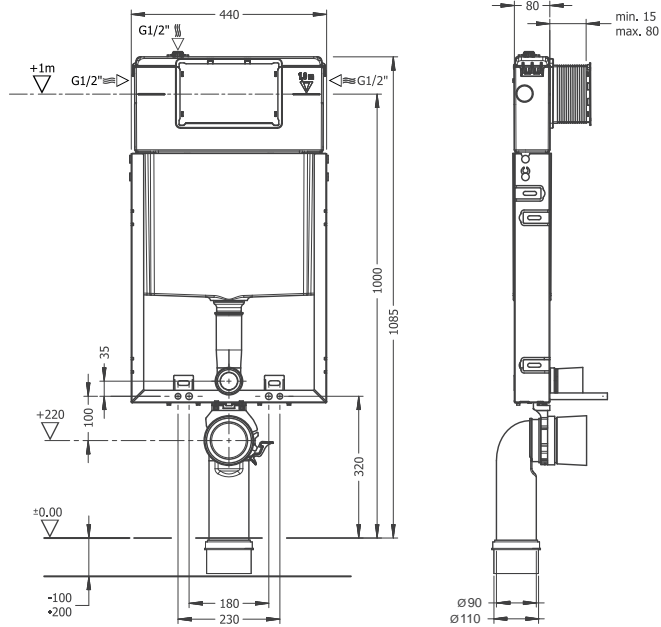

ULTIMATE

NEW

ULTIMATE PRO-Z CONCEALED IN-WALL CISTERN, 3/6LT ULCZ630000TB0