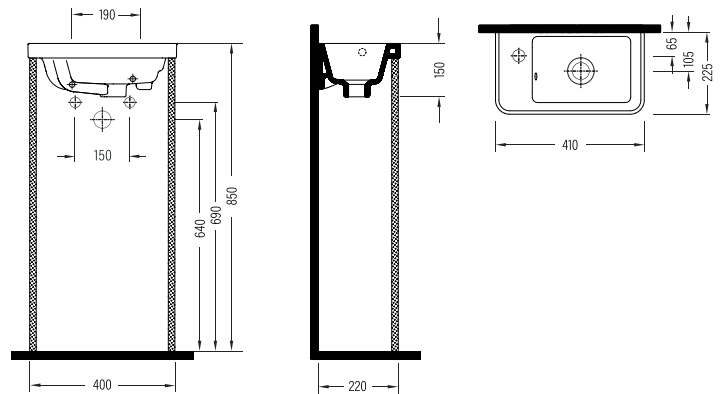

VANITY WASHBASIN
SINGLE HOLE
KSLK080B1FD1W5000
800x460mm