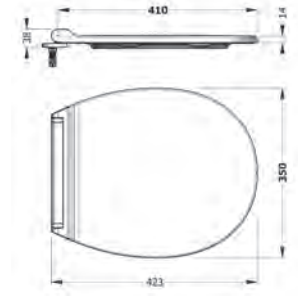

ADESSO MONOSLIM
PROPLAST SOFTCLOSE
EASYRELEASE SEAT
COVER

ASMP11W5W50B0