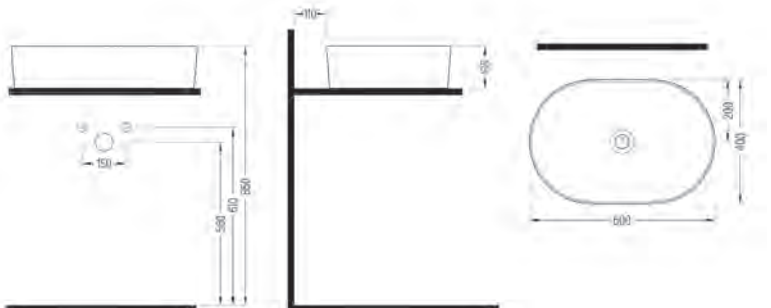

OBLONG
COUNTERTOP WB.
WITHOUT HOLE
SOLG060S1FDOW5000
600x400 mm