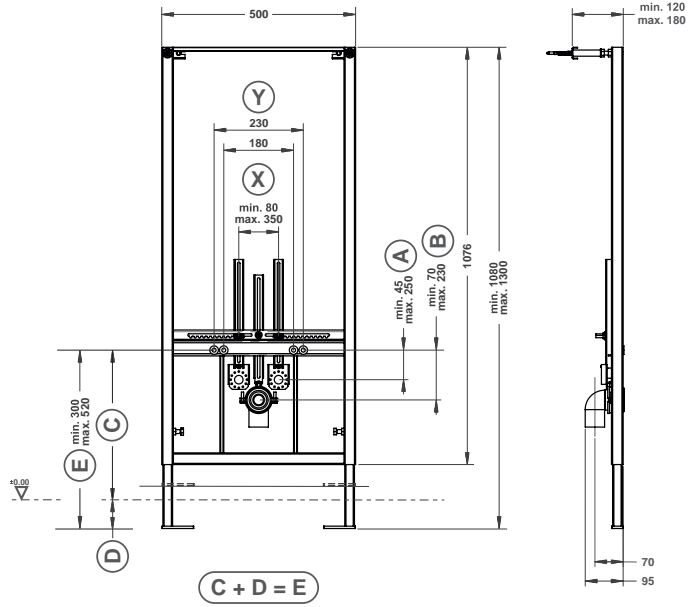

ULTIMATE

FRA-B
SANITARY INSTALLATION
FRAME FOR BIDETS
FRFDBD00000B0