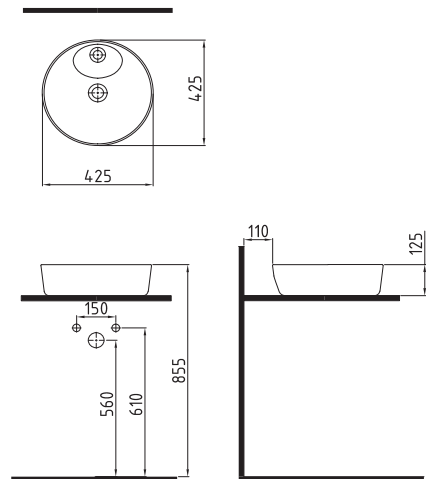

COUNTERTOP WASHBASIN
SINGLE HOLE
PLATINUM COATED
FALG04301FD1X2SZO
Ø 430mm