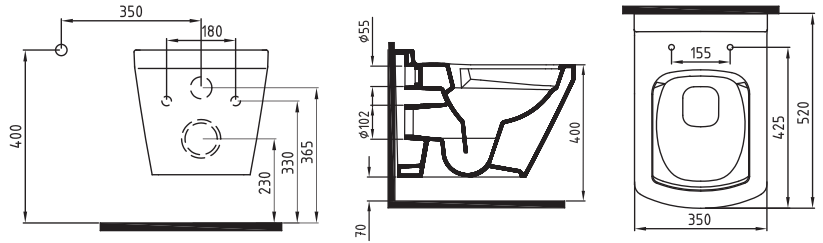

VANITY WASHBASIN
SINGLE HOLE
NPLK10001FD1W5000
1000x470mm

NEPTUN

BTW WC PAN
BOX-RIM
NPKD06301VPOW5000
630x355mm

CERAMIC CISTERN
BOTTOM INLET
NPRS05001VDAW5000
380x390mm

WALL HUNG WC PAN
NO-RIM
NPKA052N1VPOW5000
520x350mm