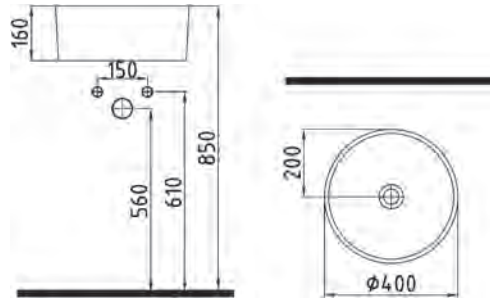

HARMONY

HARMONY URINAL
REAR INLET WITH
PHOTOCELL BATTERY/
ELECTRIC COOL WHITE
EXT.
HRPS06205VSAW5000
400x350mm