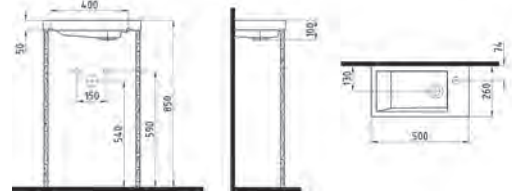

CERAMIC POP-UP
(WITH-OUT HOLE)
SATIN PLATINUM
YLLSS01PX6CC

CERAMIC POP-UP
(WITH-OUT HOLE)
SATIN BLACK
YLLSS01PB7CC

ETER-
NAL
beauty

VANITY WB.
SINGLE HOLE
INLK04501FD1W5000
450mm

VANITY WB.
SINGLE HOLE
INLK05001FD1W5000
500mm