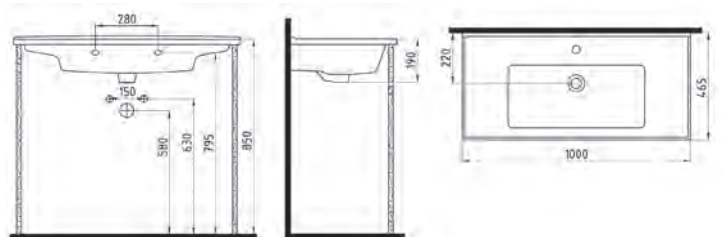

VANITY WASHBASIN
SINGLE HOLE
NPLK10001FD1W5000
1000x470mm