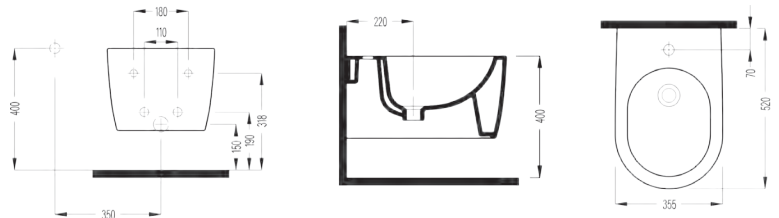

W.HUNG BIDET
SINGLE HOLE
SOBA05201VD1W5000
520x355 mm