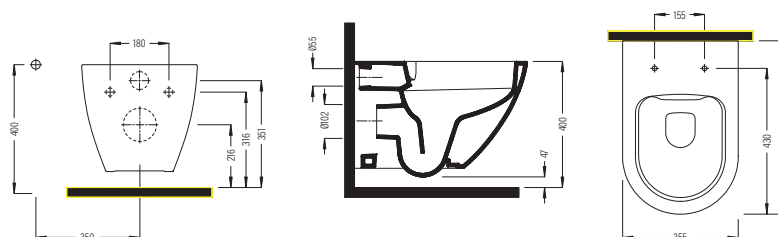

RECTANGLE
EMBEDDED
COUNTERTOP
WASHBASIN
SINGLE HOLE
SOLU06003FD1W5000
600x400 mm

OBLONG
COUNTERTOP WB.
WITHOUT HOLE
SOLG060S1FDOW5000
600x400 mm

NEW

WALL HUNG WC PAN
NO-RIM
NCKA052H1VPOW5000
520x360 mm

WALL HANG WC PAN
NO-RIM
NCKA052H3VPOW5000
520x355 mm