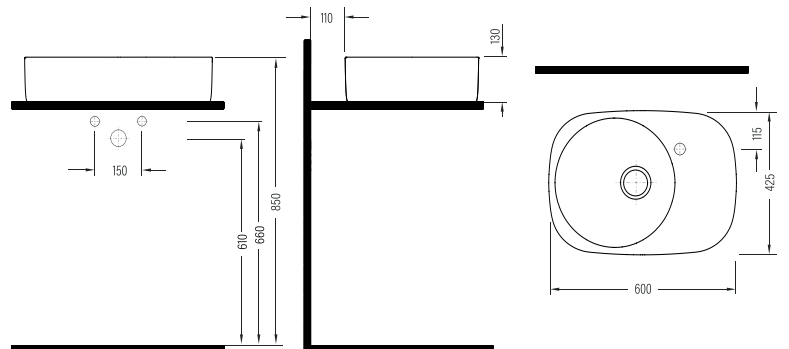

bien

**CERAMIC
SANITARY
WARE**

SQ

COUNTERTOP
WASHBASIN
WITHOUT HOLE
SQLG04301FD0W5000
425x425 mm

COUNTERTOP
WASHBASIN
SQLGL6001FD1W5000
600x425 mm

COUNTERTOP
WASHBASIN
SQLGR6001FD1W5000
600x425 mm

SQ

NEW