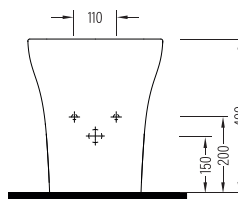

SINGLE BTW BIDET
SINGLE HOLE
ROBY05201VD1W5000
520x355 mm

ROUND BTW WC PAN
NO-RIM
ROKD063N1VPOW5000
620x355 mm

ORION CERAMIC CISTERN
BOTTOM INLET 50 cm
ORRS04101VDAW5000