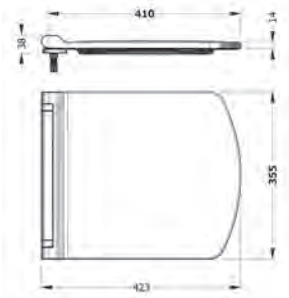

SALVO MONOSLIM
PROPLAST SOFTCLOSE
EASYRELEASE SEAT
COVER

SVMP11W5W50B0