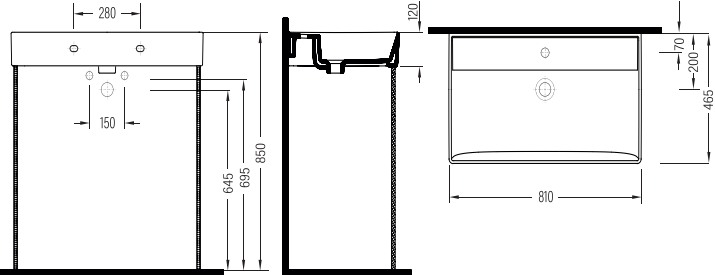

**MATIS-
SE**

COUNTERTOP WASHBASIN
SINGLE HOLE
MSLG050B1FD1W5000
510x465mm

COUNTERTOP WASHBASIN
SINGLE HOLE
MSLG060B1FD1W5000
610x465mm

COUNTERTOP WASHBASIN
SINGLE HOLE
MSLG080B1FD1W5000
810x465mm

COUNTERTOP WASHBASIN
SINGLE HOLE
MSLG10001FD1W5000
1010x465mm