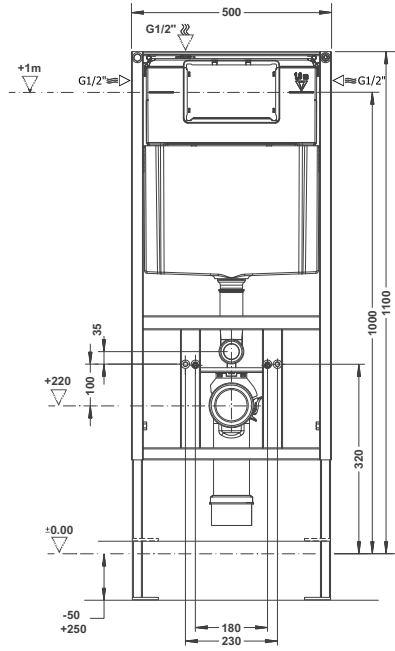

ARSU11W5W5HB0

SQ FLAT UF/
DUROPLAST
SOFTCLOSE
EASYRELEASE SEAT
COVER
SQFU11W5W5HB0

SQ SLIM UF/
DUROPLAST
SOFTCLOSE
EASYRELEASE SEAT
COVER
SQSU11W5W5HB0

ULTI- MA TE

ULTIMATE

NEW

ULTIMATE PRO-D CONCEALED
CISTERN, FLOOR AND WALL
MOUNTED, 3/6LT
ULCD630000TB0