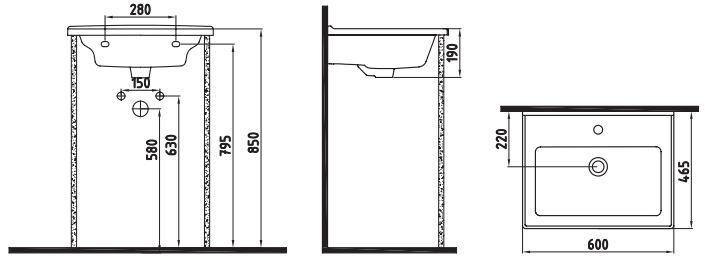

VANITY WASHBASIN
SINGLE HOLE
NPLK06001FD1W5000
600x470mm