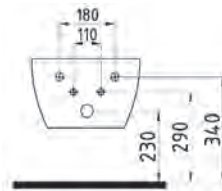

N3 WALL HUNG BIDET
SINGLE HOLE
HRBA05203VD1W5000
530x350mm