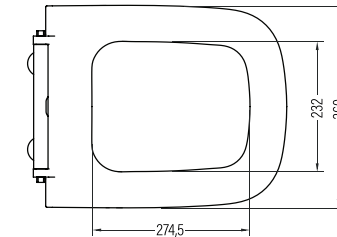

ARSU11W5W5HB0

SQ FLAT UF/
DUROPLAST
SOFTCLOSE
EASYRELEASE SEAT
COVER
SQFU11W5W5HB0

SQ SLIM UF/
DUROPLAST
SOFTCLOSE
EASYRELEASE SEAT
COVER
SQSU11W5W5HB0

ULTI- MA TE

ULTIMATE

NEW

ULTIMATE PRO-D CONCEALED
CISTERN, FLOOR AND WALL
MOUNTED, 3/6LT
ULCD630000TB0