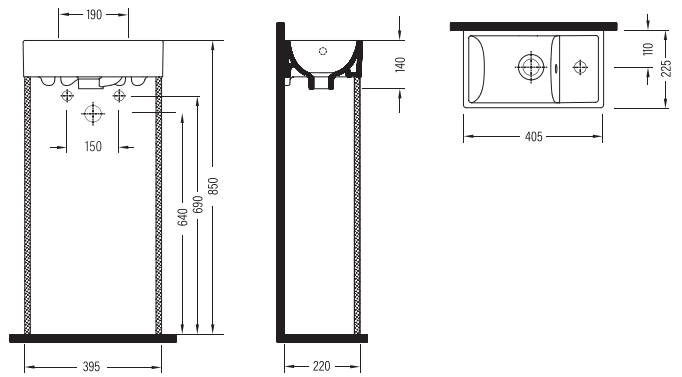

COUNTERTOP WASHBASIN
(RIGHT HAND TAP HOLE)
KSLGR40B1FD1W5000
405x225mm