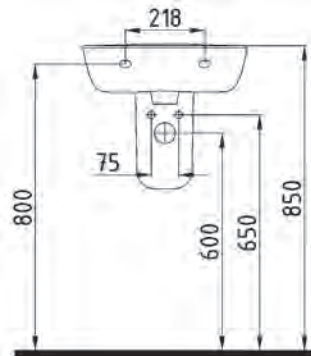

SINGLE PIECE SEMI
PEDESTAL
TPAA02701V00W5000
270mm