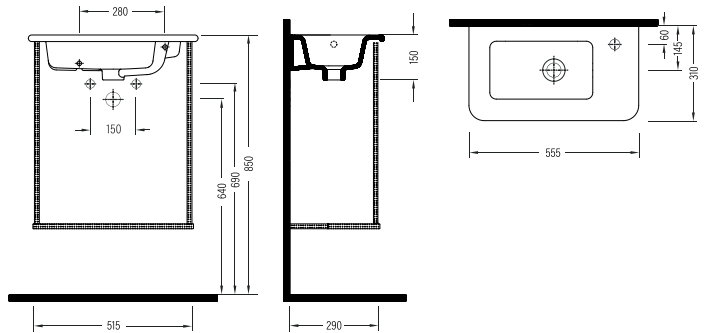

VANITY WASHBASIN
SINGLE HOLE
KSLK083B1FD1W5000
830x395mm

VANITY WASHBASIN
(RIGHT HAND TAP HOLE)
KSLKR41B1FD1W5000
410x225mm

VANITY WASHBASIN
(RIGHT HAND TAP HOLE)
KSLKR47B1FD1W5000
470x240mm

VANITY WASHBASIN
(RIGHT HAND TAP HOLE)
KSLKR55B1FD1W5000
555x310mm