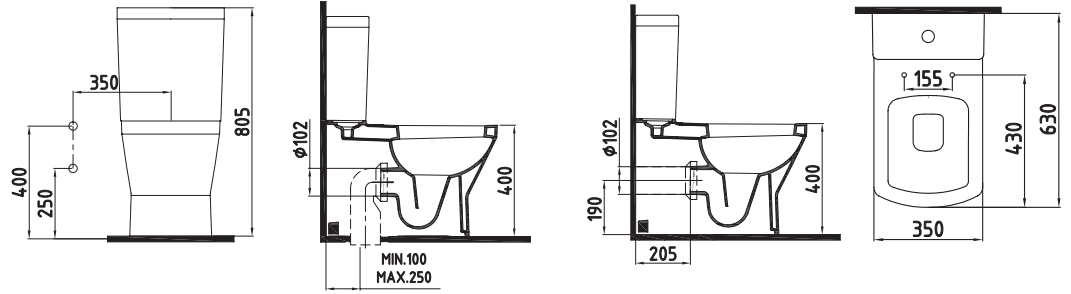

VANITY WASHBASIN
SINGLE HOLE
NPLK10001FD1W5000
1000x470mm

NEPTUN

BTW WC PAN
BOX-RIM
NPKD06301VPOW5000
630x355mm

CERAMIC CISTERN
BOTTOM INLET
NPRS05001VDAW5000
380x390mm

WALL HUNG WC PAN
NO-RIM
NPKA052N1VPOW5000
520x350mm