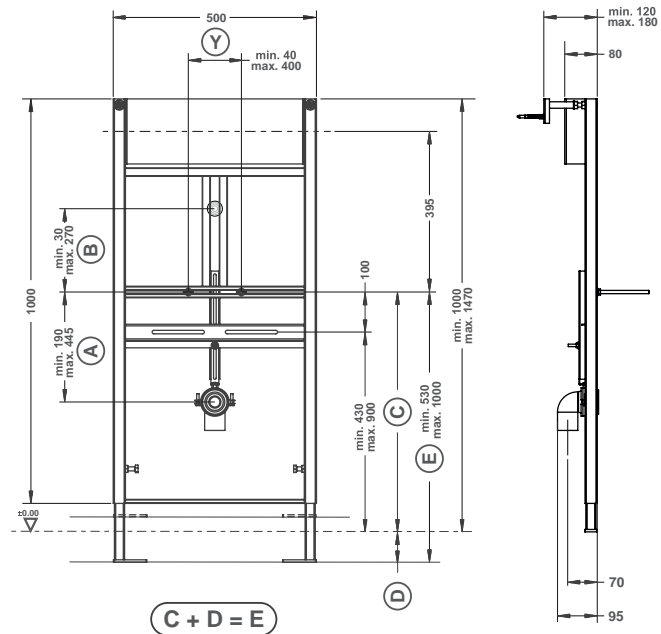

FRA-U
SANITARY INSTALLATION
FRAME FOR URINALS
FRFDU00000B0