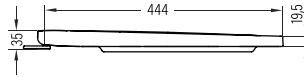

SQ SLIM UF/
DUROPLAST
SOFTCLOSE
EASYRELEASE SEAT
COVER
SQSU11W5W5HB0