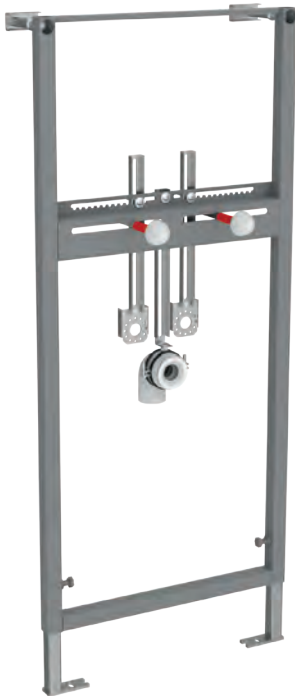

FRA-W
SANITARY INSTALLATION
FRAME FOR WASHBASINS
FRFDWB00000B0