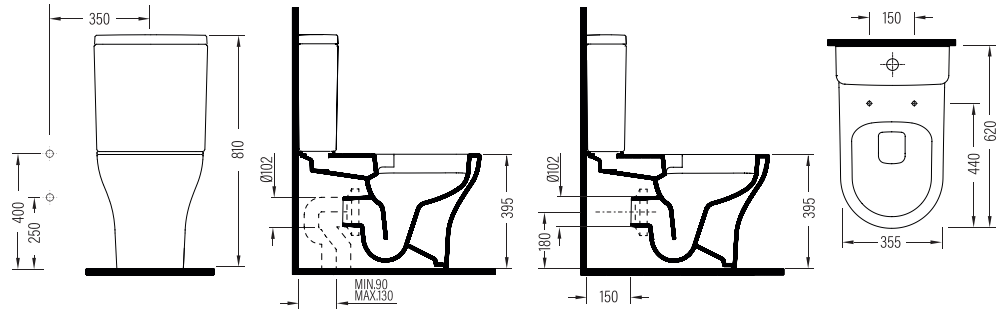

COMPATIBLE SEAT COVER

BIEN RICO UF/DUROPLAST AB SOFTCLOSE EASYRELEASE SEAT COVER
RCEU11W5W5HB0 (elite) RCMU11W5W5HB0 (monoslim)

BIEN RICO MONOSLIM PROPLAST SOFTCLOSE EASYRELEASE SEAT COVER
RCMP11W5W50B0 (monoslim)

FOR RSKD063N1VPOW5000 :

BIEN SALVO UF/DUROPLAST AB SOFTCLOSE EASYRELEASE SEAT COVER
SVEU11W5W5HB0 (elite) SVMU11W5W5HB0 (monoslim)

BIEN SALVO PP/PROPLAST SOFTCLOSE EASYRELEASE SEAT COVER
SVMP11W5W50B0 (monoslim)