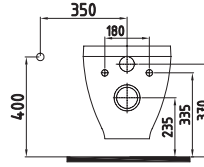

WALL HUNG WC PAN
BOX-RIM
HRKA052AMVPOW5000
520x350mm