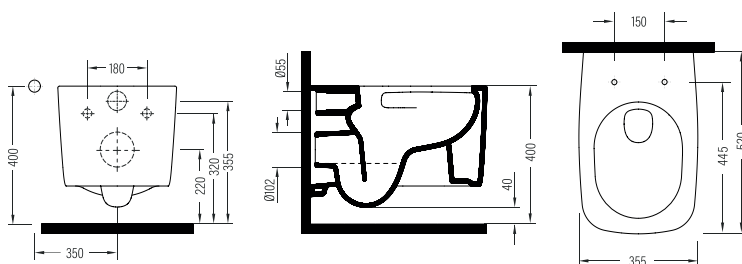

WALL HUNG WC PAN
VORTEX
SQKA052V1VPOW5000
520x355 mm

COMPATIBLE SEAT COVER

BIEN SQ FLAT UF/DUROPLAST AB SOFTCLOSE EASYRELEASE SEAT COVER
SQFU11W5W50B0

BIEN SQ SLÍM UF/DUROPLAST SOFTCLOSE EASYRELEASE SEAT COVER
SQSU11W5W5HB0