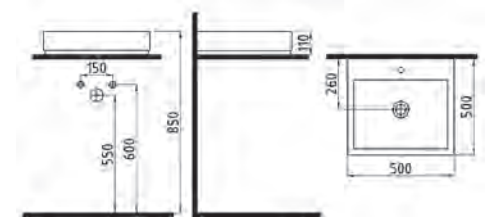

SEMI PEDESTAL
32 CM
INAA03201V00W5000