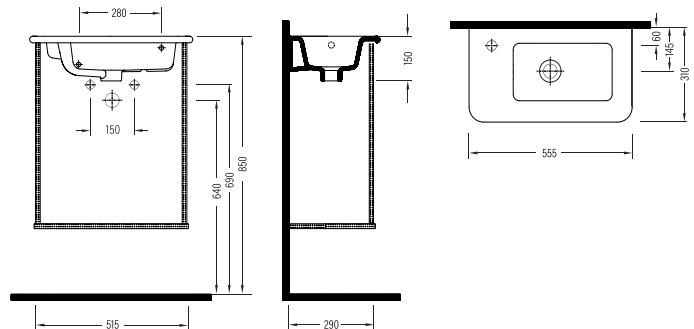

VANITY WASHBASIN
(LEFT HAND TAP HOLE)
KSLKL55B1FD1W5000
555x310mm