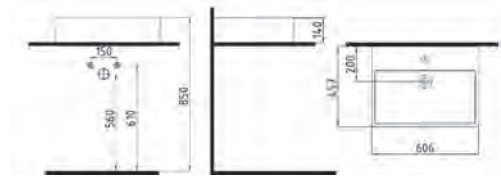

COUNTERTOP WB.
SINGLE HOLE
INLG05001FD1W5000
500mm