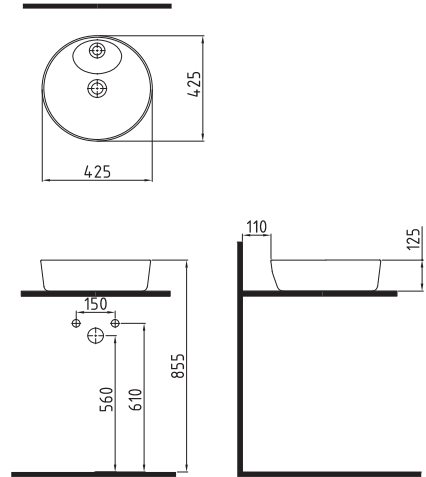

COUNTERTOP WASHBASIN
SINGLE HOLE
ROSE GOLD COATED
FALG04301FD1G5SZO
Ø 430mm