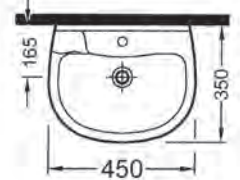

SINGLE PIECE
WASHBASIN WALL
MOUNTING OPTION
WITHOUT HOLE
TPLS04501VDOW5000
455x350mm

SINGLE PIECE
WASHBASIN WALL
MOUNTING OPTION
WITH SINGLE HOLE
TPLS04501VD1W5000
455x350mm