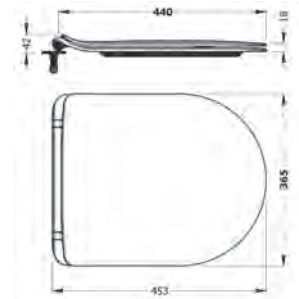

AMARO SLIM UF/
DUROPLAST AB
SOFTCLOSE EASYRELEASE
SEAT COVER

ARSU11W5W5HB0