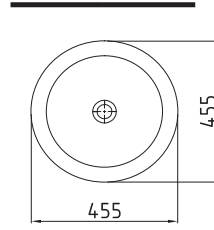

COUNTERTOP WASHBASIN
SINGLE HOLE
PLATINUM COATED
FALG04401FD1X2SZO
440x440mm

COUNTERTOP WASHBASIN
WITHOUT HOLE SATIN
PLATINUM COATED
FALGO4601FDOX8SZO
Ø 460mm

CERAMIC POP - UP GROUP

CERAMIC POP-UP
(WITH-OUT HOLE)
PLATIN
YLLSS00TPXCC