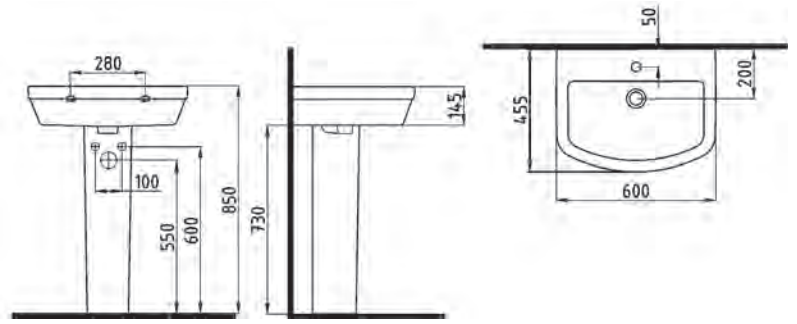

WASHBASIN WALL
MOUNTING OPTION
SINGLE HOLE
DRLS06001VD1W5000
600x455mm

FULL PEDESTAL
DRAK07101V00W5000
710mm