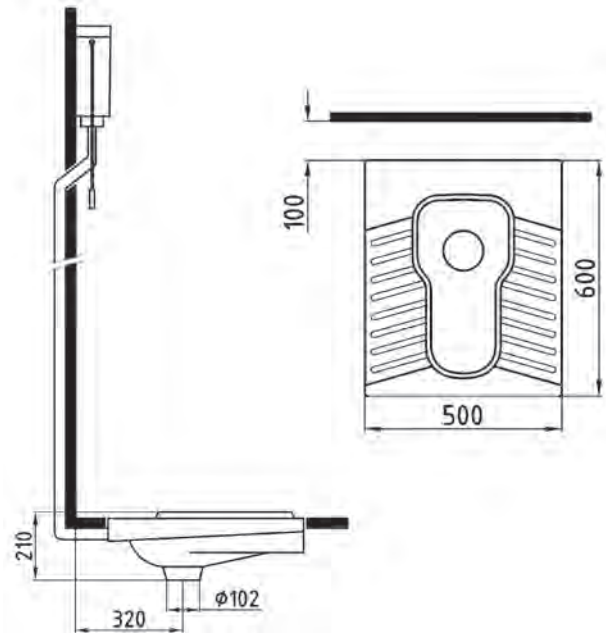

SINGLE PIECE MOON
TYPE SQUATTING PAN
REAR INLET
TPHT05001VSAW5000
500x600mm