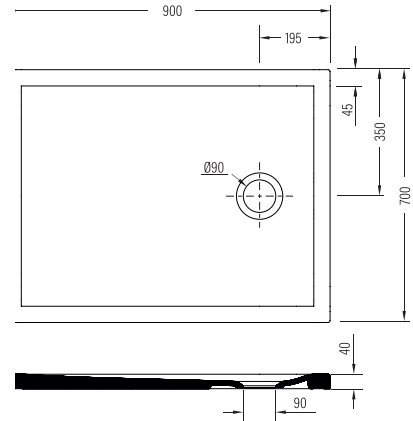

SHOW- ER TRAY

SHOWER TRAY

NEW

SHOWER TRAY
COOL WHITE
TPTD00001F02W5000
70X90 CM

SHOWER TRAY ANTI SLIP
TPTDA0001F02W5000
70X90 CM

SHOWER TRAY
COOL WHITE
TPTD00002F02W5000
80X80 CM

SHOWER TRAY ANTI SLIP
TPTDA0002F02W5000
70X90 CM