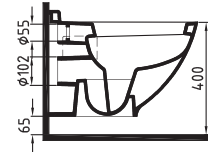

N3 WALL HUNG BIDET
SINGLE HOLE
HRBA05203VD1W5000
530x350mm