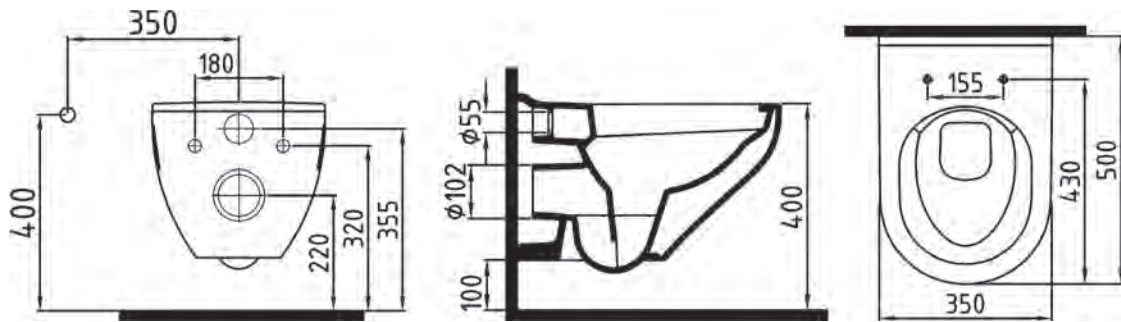

COMPATIBLE SEAT COVER

BIEN RICO UF/DUROPLAST AB SOFTCLOSE EASYRELEASE SEAT COVER
RCEU11W5W5HB0 (elite) RCMU11W5W5HB0 (monoslim)

BIEN RICO MONOSLIM PROPLAST SOFTCLOSE EASYRELEASE SEAT COVER
RCMP11W5W50B0 (monoslim)