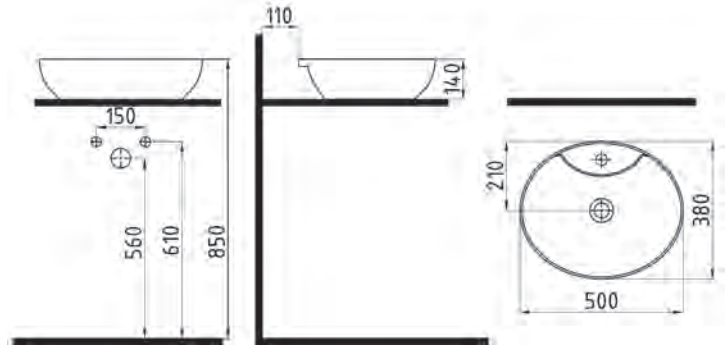

RECTANGLE
COUNTERTOP
WASHBASIN
WITHOUT HOLE
MTLG05003FDOW5000
495x380mm