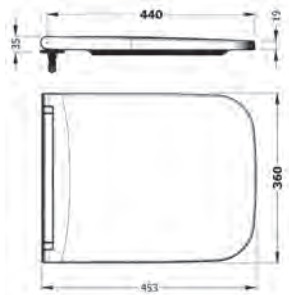

SLMP11W5W50B0

ADESSO MONOSLIM
PROPLAST SOFTCLOSE
EASYRELEASE SEAT
COVER

ASMP11W5W50B0

ASTRO

AMARO

ASTRO ELITE UF/
DUROPLAST SOFTCLOSE
EASYRELEASE SEAT
COVER

ATEU11W5W5HB0

AMARO SLIM UF/
DUROPLAST AB
SOFTCLOSE EASYRELEASE
SEAT COVER