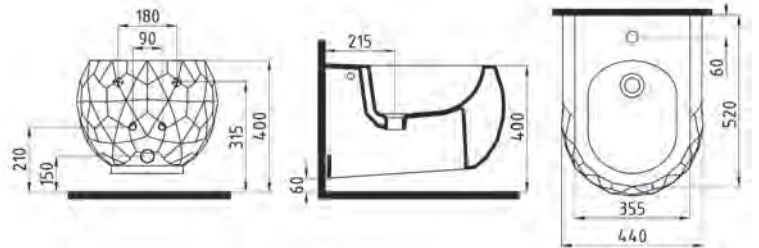

WALL HUNG BIDET
SINGLE HOLE
PNBA05201VD1W5000
520x350mm

COMPATIBLE SEAT COVER

BIEN VENTO UF/DUROPLAST AB SOFTCLOSE EASYRELEASE SEAT COVER
VTEU11W5W5HB0 (elite)
VTMU11W5W5HB0 (monoslim)

BIEN VENTO MONOSLIM PROPLAST SOFTCLOSE EASYRELEASE SEAT COVER
VTMP11W5W50B0 (monoslim)