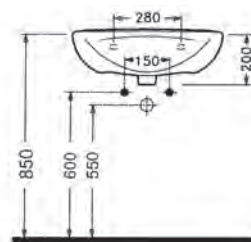

SINGLE PIECE DISABLED
WASHBASIN
SINGLE HOLE
TPLE06001VD1W5000
600x510mm