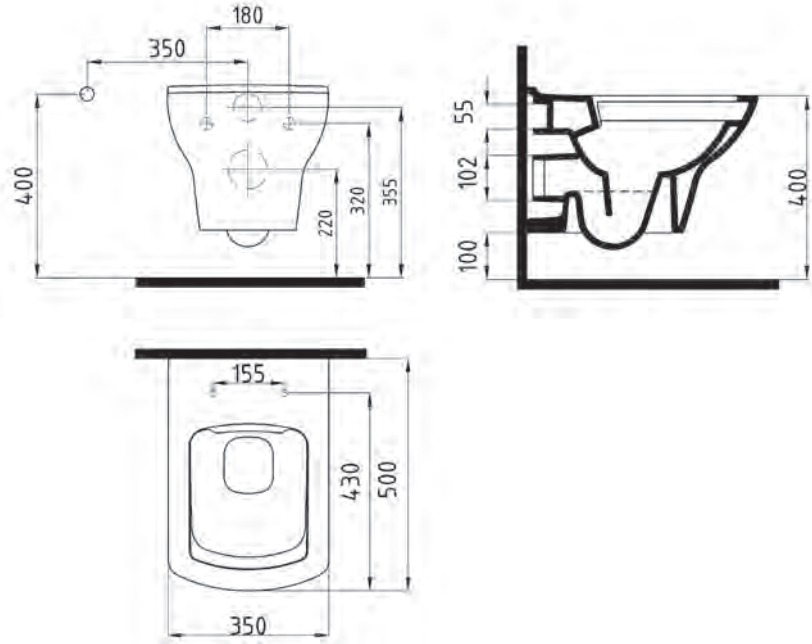

COMPATIBLE SEAT COVER

BIEN SALVO UF/DUROPLAST AB SOFTCLOSE EASYRELEASE SEAT COVER
SVEU11W5W5HB0 (elite) SVMU11W5W5HB0 (monoslim)

BIEN SALVO MONOSLIM PROPLAST SOFTCLOSE EASYRELEASE SEAT COVER
SVMP11W5W50B0 (monoslim)