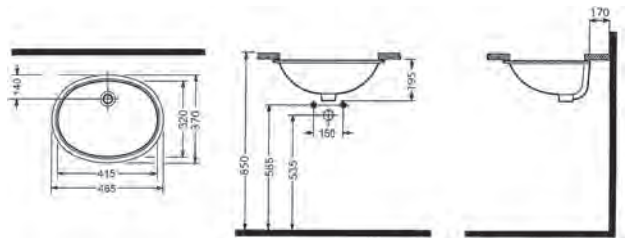

SINGLE PIECE
UNDERCOUNTER
WASHBASIN
WITHOUT HOLE
TPLA04101VDOW5000
41 cm