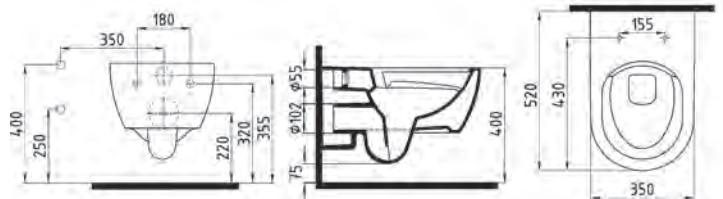

N3 WALL HUNG WC PAN
NO-RIM
HRKA052N3VPOW5000
520x350mm