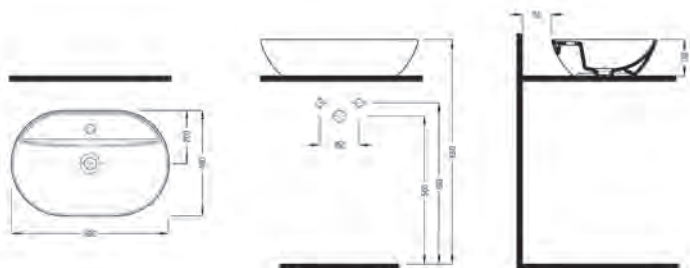

RECTANGULAR
COUNTERTOP
WASHBASIN
SINGLE HOLE
NCLG06003FD1W5000
600x400 mm