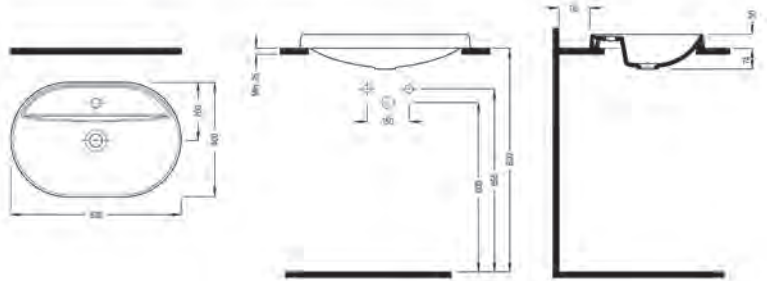

RECTANGLE
EMBEDDED
COUNTERTOP
WASHBASIN
SINGLE HOLE
SOLU06003FD1W5000
600x400 mm