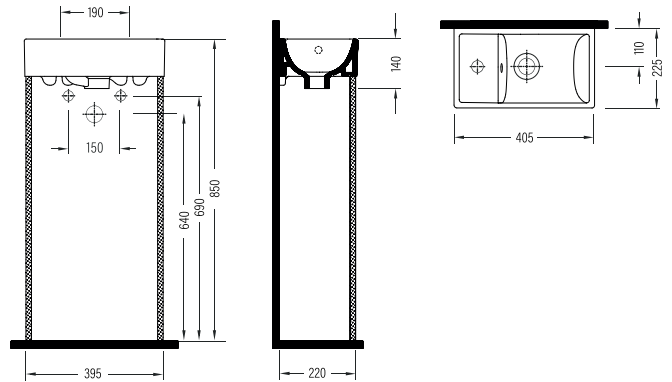

COUNTERTOP WASHBASIN
(LEFT HAND TAP HOLE)
KSLGL40B1FD1W500
405x225mm