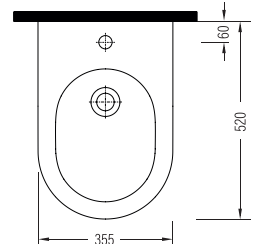

SINGLE BTW WC PAN
NO-RIM
ROKK052N1VPOW5000
520x355 mm

WALL HUNG BIDET
SINGLE HOLE
ROBA05001VD1W5000
500x355 mm

SINGLE BTW BIDET
SINGLE HOLE
ROBY05201VD1W5000
520x355 mm

ROUND BTW WC PAN
NO-RIM
ROKD063N1VPOW5000
620x355 mm