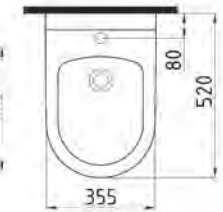

COMPATIBLE SEAT COVER

BIEN VENTO DUROPLAST SOFTCLOSE EASYRELEASE SEAT COVER

VTEU11W5W5HB0 (elite)

VTMU11W5W5HB0 (monoslim)

BIEN VENTO PROPLAST SOFTCLOSE EASYRELEASE SEAT COVER

VTMP11W5W50B0 (monoslim)