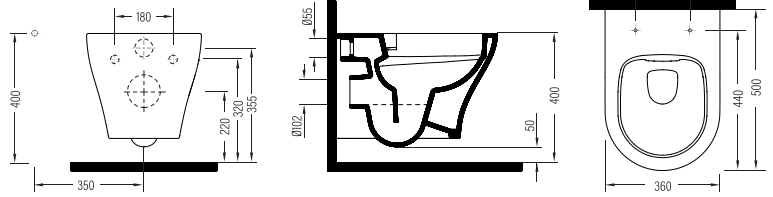

WALL HANG WC PAN
VORTEX
SOKA052V1VPOW5000
520x360 mm