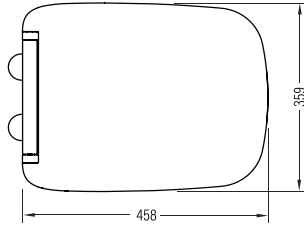

SQ FLAT UF/
DUROPLAST
SOFTCLOSE
EASYRELEASE SEAT
COVER
SQFU11W5W5HB0