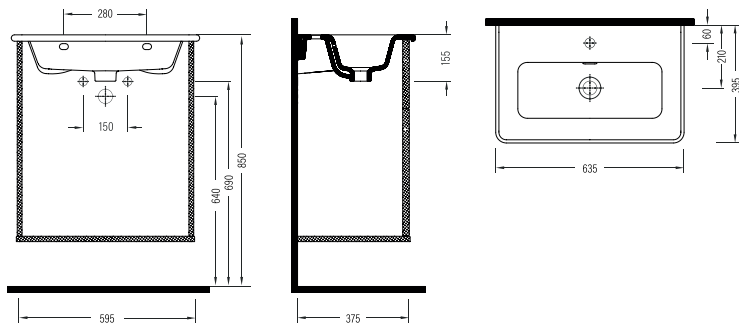

VANITY WASHBASIN
SINGLE HOLE
KSLK080B1FD1W5000
800x460mm

VANITY WASHBASIN
(LEFT HAND TAP HOLE)
KSLKL47B1FD1W5000
470x240mm

VANITY WASHBASIN
SINGLE HOLE
KSLK060B1FD1W5000
600x460mm

VANITY WASHBASIN
SINGLE HOLE
KSLK063B1FD1W5000
635x395mm