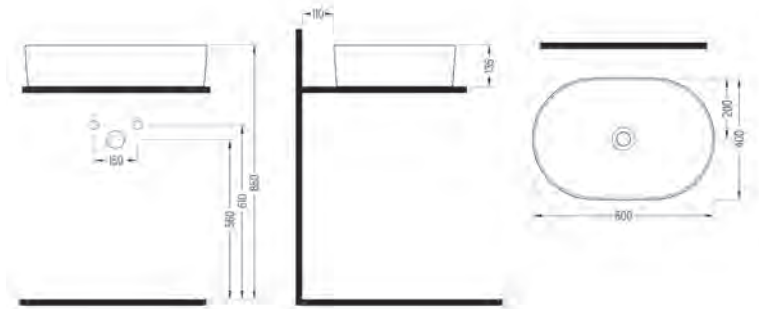

RECTANGLE
COUNTERTOP WB.
WITHOUT HOLE
SOLG060S3FDOW5000
600x400 mm