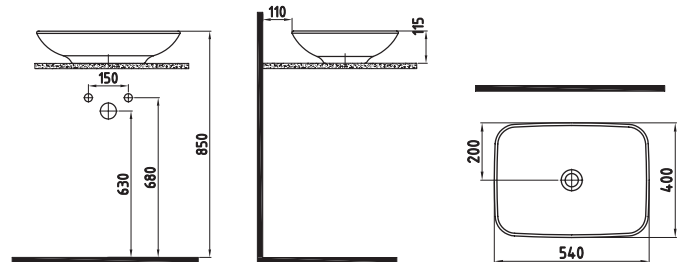

COUNTERTOP
WASHBASIN
WITHOUT HOLE
HRLG05401FDOW5000
540x400mm