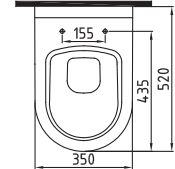

N3 WALL HUNG BIDET
SINGLE HOLE
HRBA05203VD1W5000
530x350mm