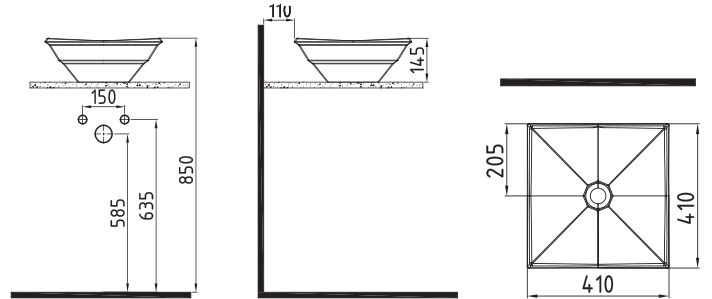

COUNTERTOP
WASHBASIN
WITHOUT HOLE
KRLG04101FDOW5000
410x410mm