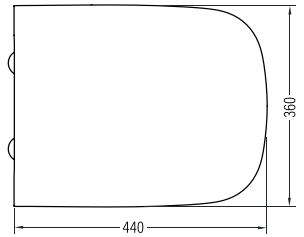

ARSU11W5W5HB0

SQ FLAT UF/
DUROPLAST
SOFTCLOSE
EASYRELEASE SEAT
COVER
SQFU11W5W5HB0

SQ SLIM UF/
DUROPLAST
SOFTCLOSE
EASYRELEASE SEAT
COVER
SQSU11W5W5HB0

ULTI- MA TE

ULTIMATE

NEW

ULTIMATE PRO-D CONCEALED
CISTERN, FLOOR AND WALL
MOUNTED, 3/6LT
ULCD630000TB0