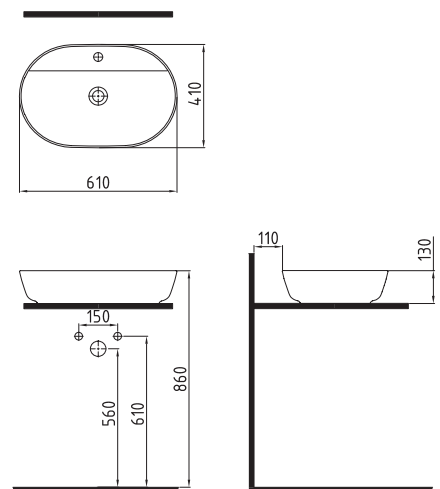

COUNTERTOP WASHBASIN
SINGLE HOLE
ROSE GOLD COATED
FALG06001FD1G5SZO
610x410mm

COUNTERTOP WASHBASIN
SINGLE HOLE
GOLD COATED
FALG06001FD1G2SZO
610x410mm

COUNTERTOP WASHBASIN
SINGLE HOLE
PLATINUM COATED
FALG06001FD1X2SZO
610x410mm