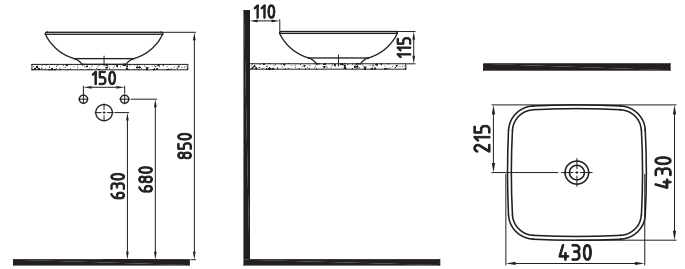

COUNTERTOP
WASHBASIN
WITHOUT HOLE
HRLG04301FDOW5000
430x430mm