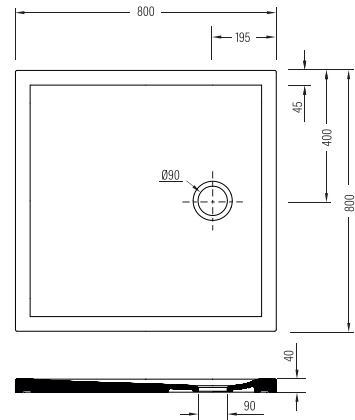

SHOW- ER TRAY

SHOWER TRAY

NEW

SHOWER TRAY
COOL WHITE
TPTD00001F02W5000
70X90 CM

SHOWER TRAY ANTI SLIP
TPTDA0001F02W5000
70X90 CM

SHOWER TRAY
COOL WHITE
TPTD00002F02W5000
80X80 CM

SHOWER TRAY ANTI SLIP
TPTDA0002F02W5000
70X90 CM