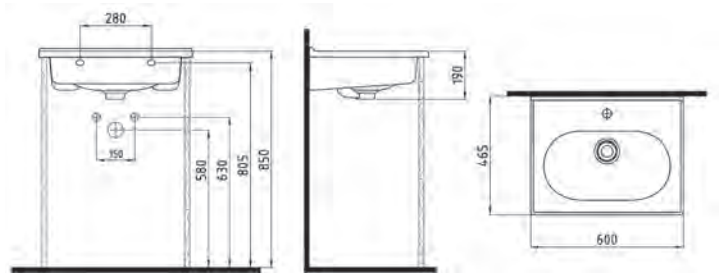

VANITY WASHBASIN
SINGLE HOLE
FELK060B1FD1W5000
600x465mm