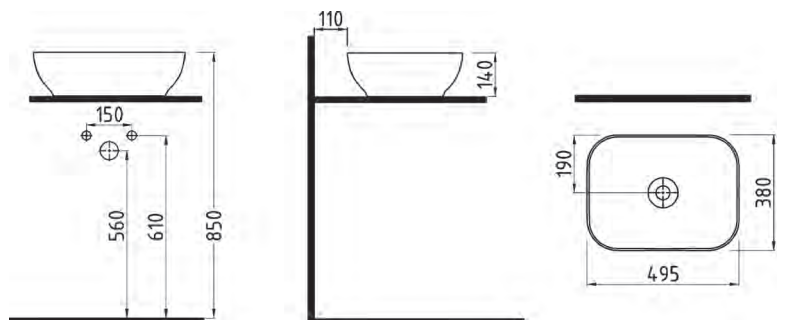

RECTANGLE
COUNTERTOP
WASHBASIN
WITHOUT HOLE
MTLG05003FDOW5000
495x380mm