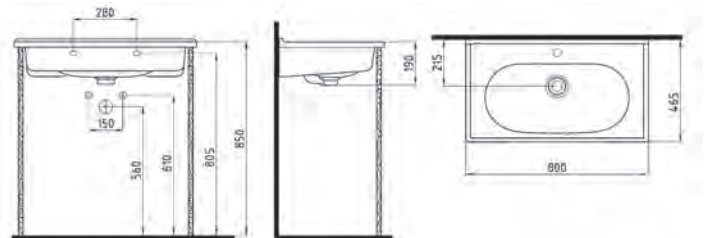

VANITY WASHBASIN
SINGLE HOLE
FELK10001FD1W5000
1000x465mm