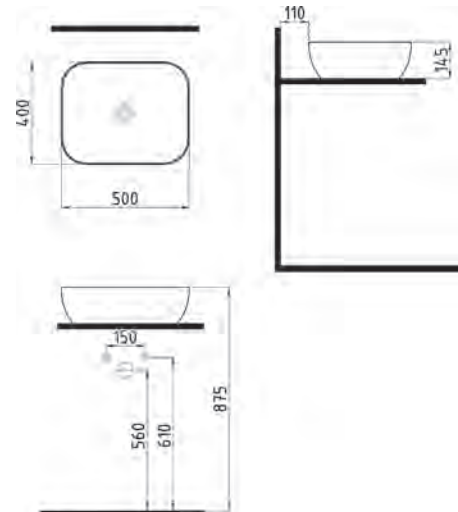

COUNTERTOP
WASHBASIN
SINGLE HOLE
OUTSIDE MATT BLACK
INSIDE MATT WHITE
FALG04401FD1BWSZO
440x440mm