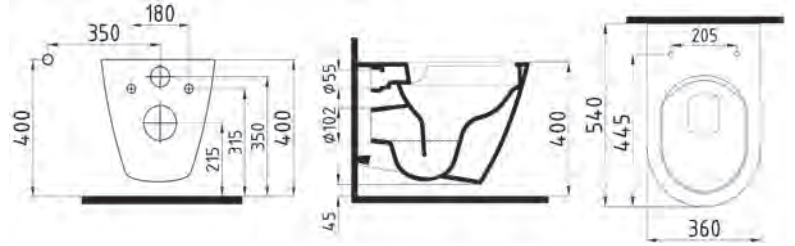

WALL HUNG WC PAN
NO-RIM
ALKA054N1VPOW5000
540x360mm