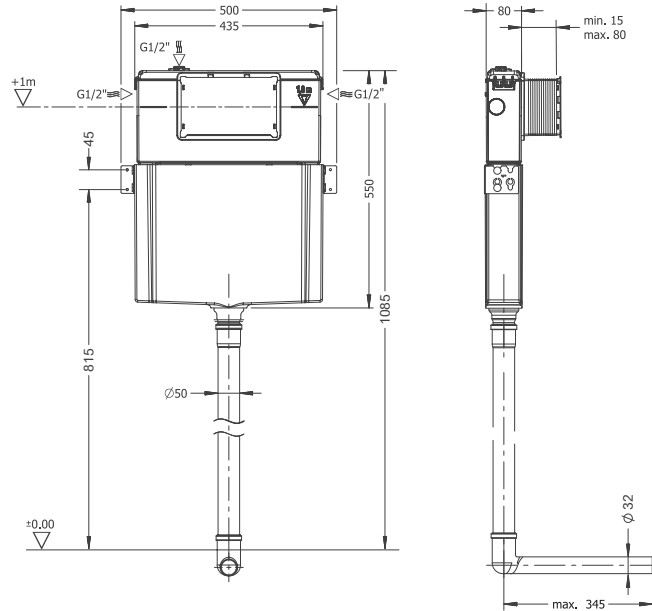

ULTIMATE

NEW

ULTIMATE PRO-Z CONCEALED IN-WALL CISTERN, 3/6LT ULCZ630000TB0

ULTIMATE PRO-B CONCEALED CISTERN, FOR SINGLE WC, WALL MOUNTED, 3/6LT ULCB630000TB0

ULTIMATE PRO-H CONCEALED CISTERN FOR SQUATTING PANS, 3/6LT
ULCH630000TBO