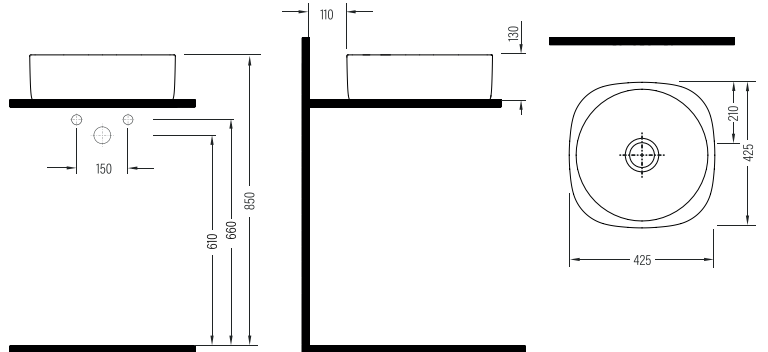

bien

**CERAMIC
SANITARY
WARE**

SQ

COUNTERTOP
WASHBASIN
WITHOUT HOLE
SQLG04301FD0W5000
425x425 mm

COUNTERTOP
WASHBASIN
SQLGL6001FD1W5000
600x425 mm

COUNTERTOP
WASHBASIN
SQLGR6001FD1W5000
600x425 mm

SQ

NEW