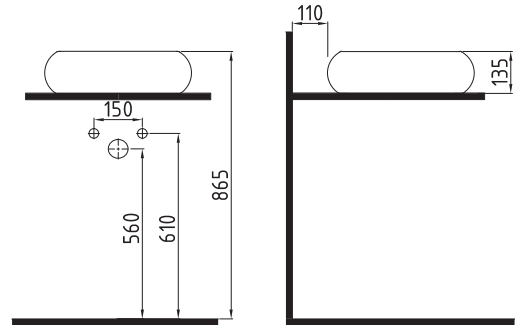

CERAMIC POP - UP GROUP