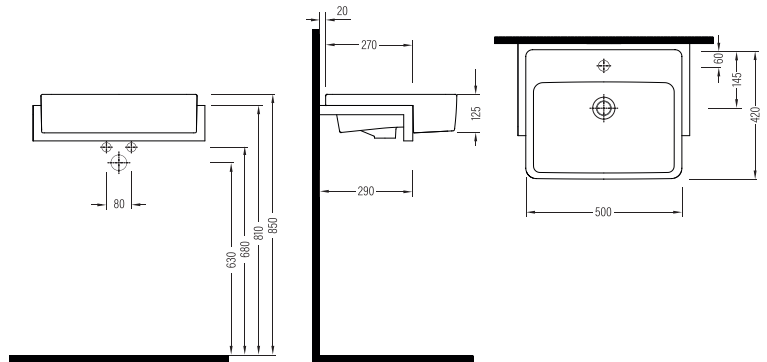

VANITY WASHBASIN
SINGLE HOLE
ROLK080B1FD1W5000
800x450 mm

VANITY WASHBASIN
SINGLE HOLE
ROLK10001FD1W5000
1000x450 mm

RECTANGLE SEMI
RECESSED WASHBASIN
SINGLE HOLE
ROLY05003FD1W5000
500x420 mm

OVAL SEMI RECESSED
WASHBASIN
SINGLE HOLE
ROLY05001FD1W5000
500x420 mm