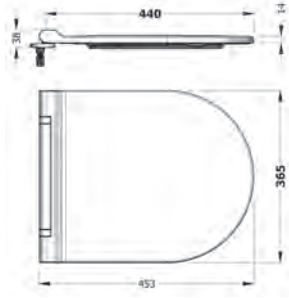

SOLO MONOSLIM
PROPLAST SOFTCLOSE
EASYRELEASE SEAT
COVER

SLMP11W5W50B0