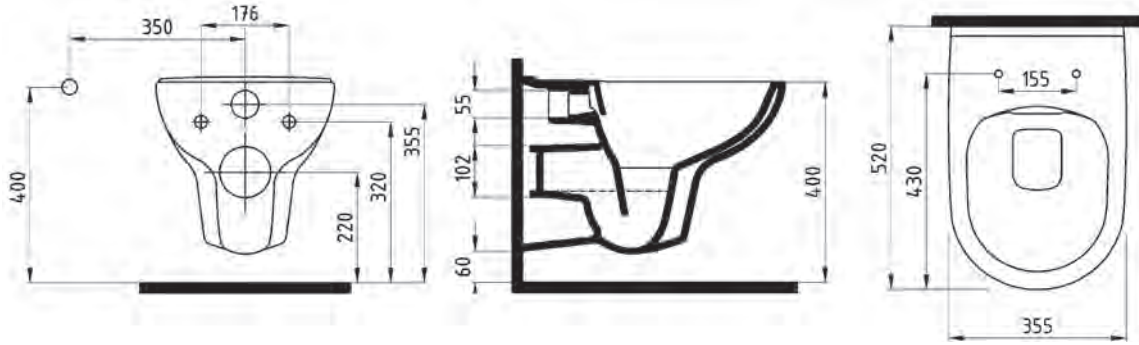

COMPATIBLE SEAT COVER

BIEN VENTO UF/DUROPLAST AB SOFTCLOSE EASYRELEASE SEAT COVER

VTEU11W5W5HB0 (elite)

VTMU11W5W5HB0 (monoslim)

BIEN VENTO MONOSLIM PROPLAST SOFTCLOSE EASYRELEASE SEAT COVER

VTMP11W5W50B0 (monoslim)