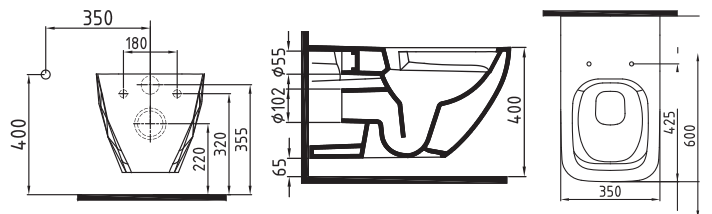

WALL HUNG WC PAN
NO-RIM
KRKA060N1VPOW5000
600x350mm

COMPATIBLE SEAT COVER