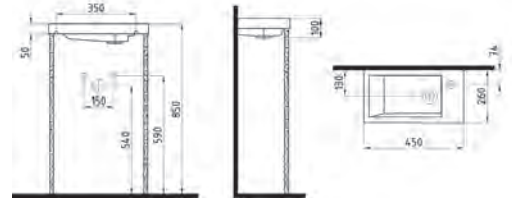

CERAMIC POP-UP
(WITH-OUT HOLE)
SATIN PLATINUM
YLLSS01PX6CC

CERAMIC POP-UP
(WITH-OUT HOLE)
SATIN BLACK
YLLSS01PB7CC

ETER-
NAL
beauty

VANITY WB.
SINGLE HOLE
INLK04501FD1W5000
450mm

VANITY WB.
SINGLE HOLE
INLK05001FD1W5000
500mm