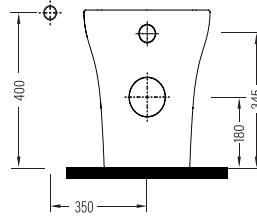

SINGLE BTW WC PAN
NO-RIM
ROKK052N1VPOW5000
520x355 mm

WALL HUNG BIDET
SINGLE HOLE
ROBA05001VD1W5000
500x355 mm

SINGLE BTW BIDET
SINGLE HOLE
ROBY05201VD1W5000
520x355 mm

ROUND BTW WC PAN
NO-RIM
ROKD063N1VPOW5000
620x355 mm