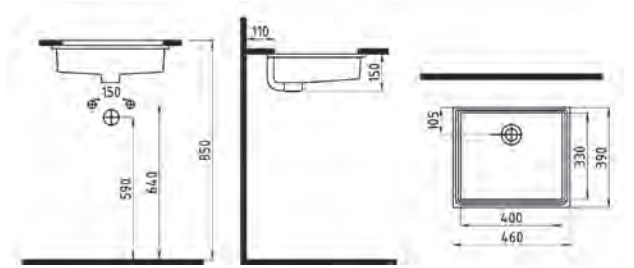

INFINITUM
UNDERCOUNTER
WASHBASIN
WITHOUT HOLE
INLA04001FDOW5000
40 cm