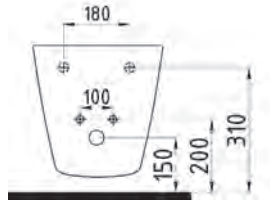

COMPATIBLE SEAT COVER

BIEN VENTO UF/DUROPLAST AB SOFTCLOSE EASYRELEASE SEAT COVER

VTEU11W5W5HB0 (elite)

VTMU11W5W5HB0 (monoslim)

BIEN VENTO MONOSLIM PROPLAST SOFTCLOSE EASYRELEASE SEAT COVER

VTMP11W5W50B0 (monoslim)