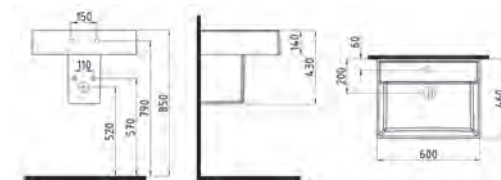

COUNTERTOP WB.
SINGLE HOLE
INLG04601FD1W5000
460mm