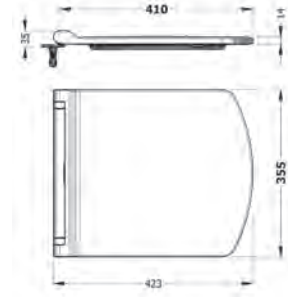

SALVO

SALVO ELITE UF/
DUROPLAST AB
SOFTCLOSE EASYRELEASE
SEAT COVER

SVEU11W5W5HB0

SALVO MONOSLIM
UF/DUROPLAST AB
SOFTCLOSE EASYRELEASE
SEAT COVER

SVMU11W5W5HB0

SALVO MONOSLIM
PROPLAST SOFTCLOSE
EASYRELEASE SEAT
COVER

SVMP11W5W50B0