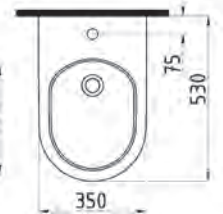

WALL HUNG BIDET
SINGLE HOLE
HRBA05201VD1W5000
520x350mm