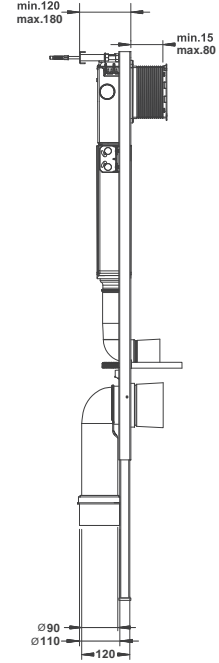

ARSU11W5W5HB0

SQ FLAT UF/
DUROPLAST
SOFTCLOSE
EASYRELEASE SEAT
COVER
SQFU11W5W5HB0

SQ SLIM UF/
DUROPLAST
SOFTCLOSE
EASYRELEASE SEAT
COVER
SQSU11W5W5HB0

ULTI- MA TE

ULTIMATE

NEW

ULTIMATE PRO-D CONCEALED
CISTERN, FLOOR AND WALL
MOUNTED, 3/6LT
ULCD630000TB0