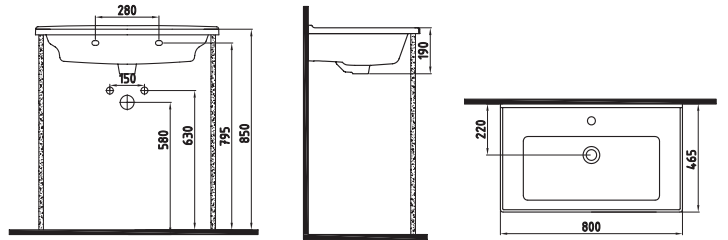

BIEN ASTRO ELITE UF/DUROPLAST AB SOFTCLOSE EASYRELEASE SEAT COVER
ATEU11W5W5HB0 (elite)

NEP-TUN

VANITY WASHBASIN
SINGLE HOLE
NPLK06001FD1W5000
600x470mm

VANITY WASHBASIN
SINGLE HOLE
NPLK080B1FD1W5000
800x470mm