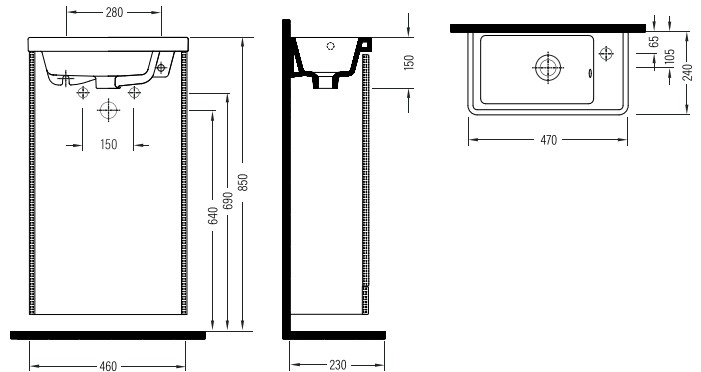

VANITY WASHBASIN
SINGLE HOLE
KSLK083B1FD1W5000
830x395mm

VANITY WASHBASIN
(RIGHT HAND TAP HOLE)
KSLKR41B1FD1W5000
410x225mm

VANITY WASHBASIN
(RIGHT HAND TAP HOLE)
KSLKR47B1FD1W5000
470x240mm

VANITY WASHBASIN
(RIGHT HAND TAP HOLE)
KSLKR55B1FD1W5000
555x310mm