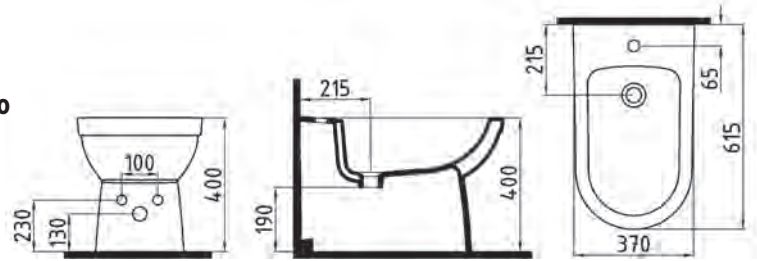

ORION SEMI PEDESTAL
WHITE
ORAA03201V00W5000
32 cm

ORION FULL PEDESTAL
WHITE
ORAK07101V00W5000
71 cm

BIDET
CPBY06201VD1W5000
620x370mm

BTW WC PAN
NO-RIM
CPKD062N2VPOW5000
620x365 mm

ORION CERAMIC CISTERN
ORRS04101VDAW5000
410x370 mm