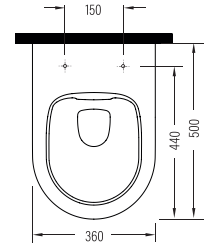

SINGLE BTW WC PAN
NO-RIM
ROKK052N1VPOW5000
520x355 mm

WALL HUNG BIDET
SINGLE HOLE
ROBA05001VD1W5000
500x355 mm

SINGLE BTW BIDET
SINGLE HOLE
ROBY05201VD1W5000
520x355 mm

ROUND BTW WC PAN
NO-RIM
ROKD063N1VPOW5000
620x355 mm