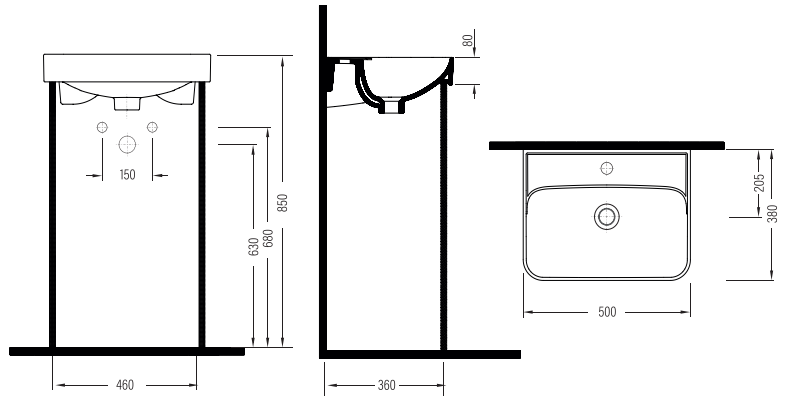

VANITY WASHBASIN
SINGLE HOLE
ROLK050B1FD1W5000
500x380 mm