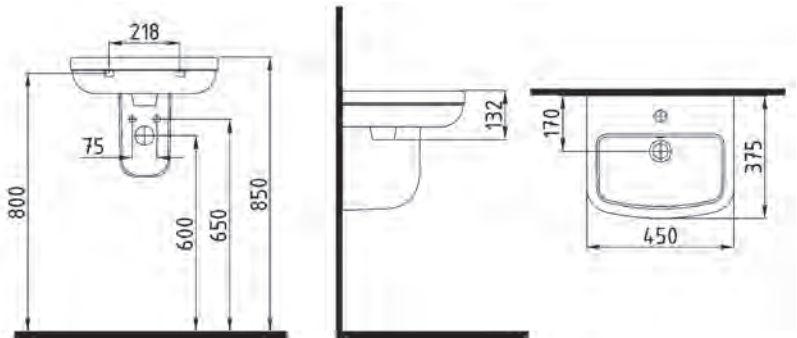

WASHBASIN WALL
MOUNTING OPTION
SINGLE HOLE
DRLS04501VD1W5000
450x370mm

WALL-HUNG WC PAN
NO-RIM
DRKA050N2VPOW5000
500x350mm