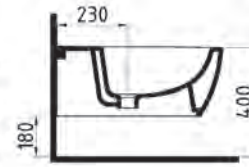

WALL HUNG BIDET
SINGLE HOLE
HRBA05201VD1W5000
520x350mm