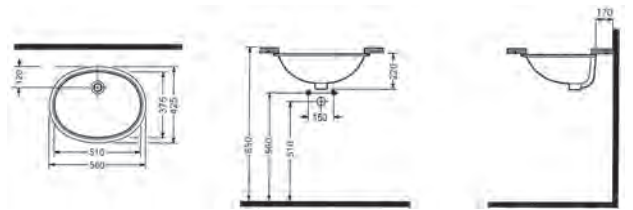

SINGLE PIECE
UNDERCOUNTER
WASHBASIN
WITHOUT HOLE
TPLA05001VDOW5000
50 cm