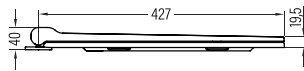

SQ SLIM UF/
DUROPLAST
SOFTCLOSE
EASYRELEASE SEAT
COVER
SQSU11W5W5HB0