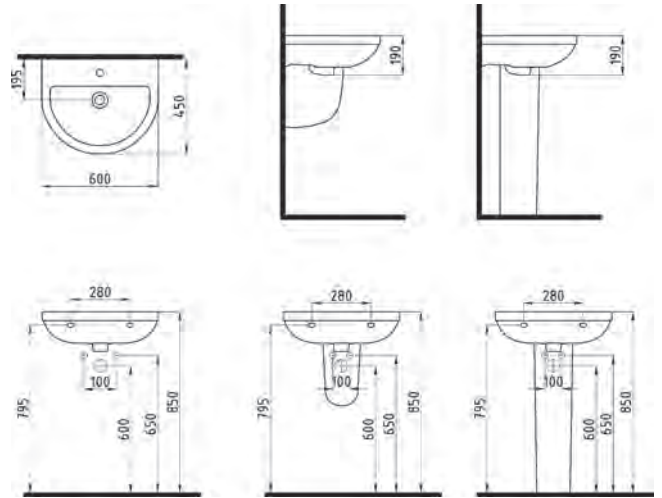

WB. WALL MOUNTING
OPTION
SINGLE HOLE WHITE
CPLS055B1VD1W5000
550x450 mm