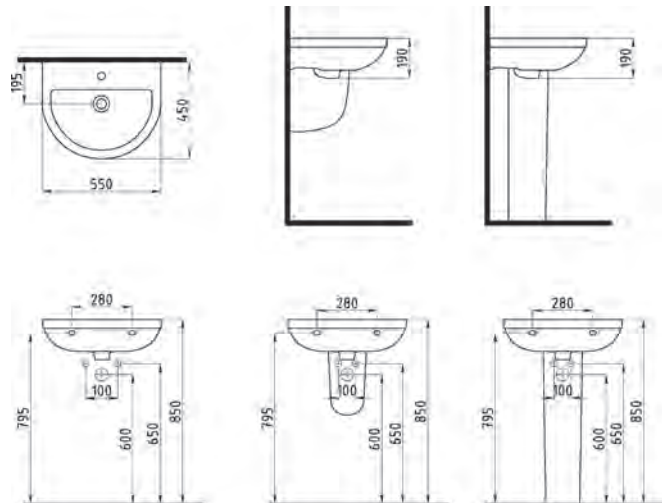

ORION SEMI PEDESTAL
WHITE
ORAA03201V00W5000
32 cm

ORION FULL PEDESTAL
WHITE
ORAK07101V00W5000
71 cm

BIDET
CPBY06201VD1W5000
620x370mm

BTW WC PAN
NO-RIM
CPKD062N2VPOW5000
620x365 mm

ORION CERAMIC CISTERN
ORRS04101VDAW5000
410x370 mm