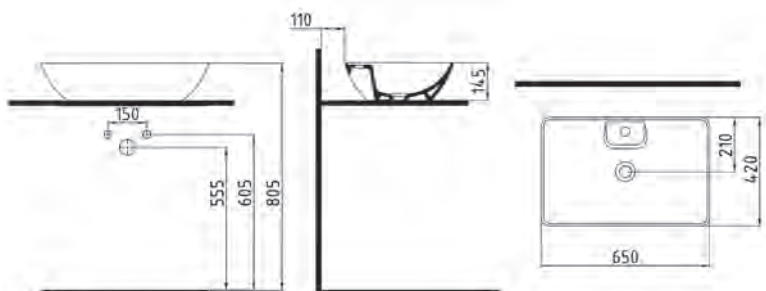

RECTANGLE
COUNTERTOP WB.
WITH HOLE
MTLG06501FD1W5000
650x450mm