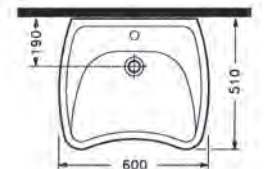

SINGLE PIECE DISABLED
WASHBASIN
SINGLE HOLE
TPLE06001VD1W5000
600x510mm