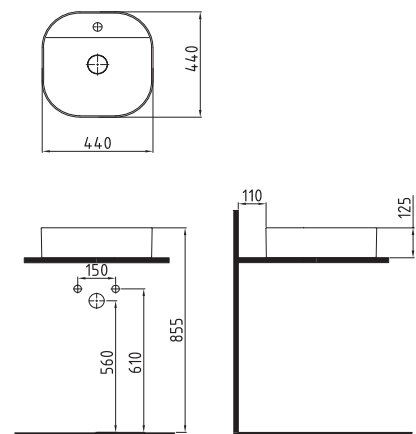

FLAME

COUNTERTOP
WASHBASIN
SINGLE HOLE
OUTSIDE MATT BLACK
INSIDE MATT WHITE
FALG06001FD1BWSZO
610x410mm

COUNTERTOP
WASHBASIN
WITHOUT HOLE
OUTSIDE MATT BLACK
INSIDE MATT WHITE
FALG05101FDOBWSZO
500x400mm

COUNTERTOP
WASHBASIN
SINGLE HOLE
OUTSIDE MATT BLACK
INSIDE MATT WHITE
FALG04401FD1BWSZO
440x440mm