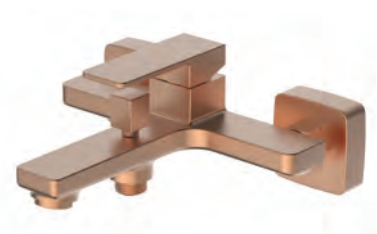

• *Locked Type Diverter*

GUN METAL

BATH MIXER
BB01070318

Pieces In Box : **4**
Spout Length : **179 mm**
Shower Hose Connection Type : **G 1/2"**

• *Locked Type Diverter*

MATT BRUSHED GOLD

BATH MIXER
BB01070222