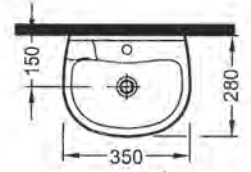

SINGLE PIECE
WASHBASIN WALL
MOUNTING OPTION
WITHOUT HOLE
TPLS03601VDOW5000
360x280mm

SINGLE PIECE
WASHBASIN WALL
MOUNTING OPTION
WITH SINGLE HOLE
TPLS03601VD1W5000
360x280mm