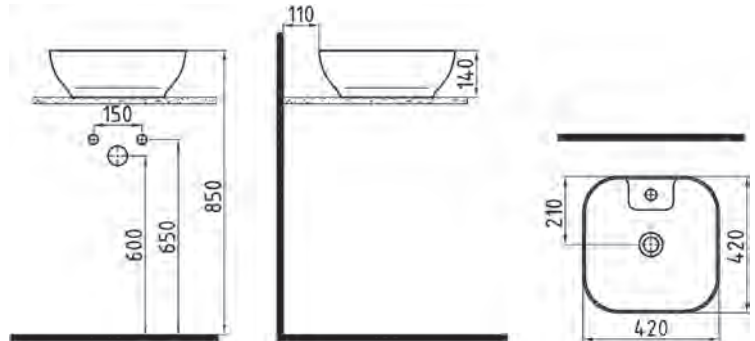

VANITY WASHBASIN
(LEFT HAND TAP HOLE)
KSLKL55B1FD1W5000
555x310mm

MOT-
TO

OBLONG COUNTERTOP
WASHBASIN
WITHOUT HOLE
MTLG05001FDOW5000
500x380mm

SQUARE COUNTERTOP
WASHBASIN
WITH HOLE
MTLG04201FD1W5000
420x420mm