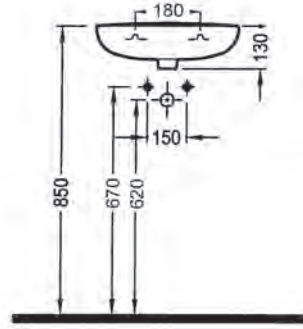

SINGLE PIECE
WASHBASIN WALL
MOUNTING OPTION
WITHOUT HOLE
TPLS04101VDOW5000
405x260mm

SINGLE PIECE
WASHBASIN WALL
MOUNTING OPTION
SINGLE HOLE
TPLS04101VD1W5000
405x260mm