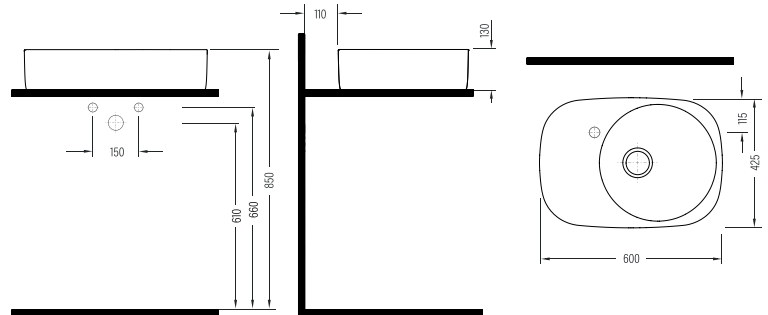

COUNTERTOP
WASHBASIN
SQLGL6001FD1W5000
600x425 mm