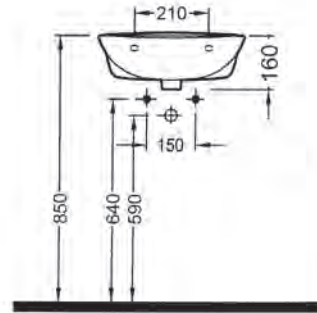

SINGLE PIECE
WASHBASIN WALL
MOUNTING OPTION
WITHOUT HOLE
TPLS04501VDOW5000
455x350mm

SINGLE PIECE
WASHBASIN WALL
MOUNTING OPTION
WITH SINGLE HOLE
TPLS04501VD1W5000
455x350mm