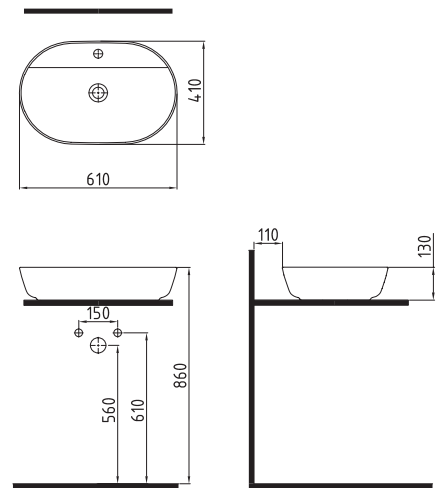

COUNTERTOP WASHBASIN
SINGLE HOLE
PLATINUM COATED
FALG06001FD1X2SZO
610x410mm