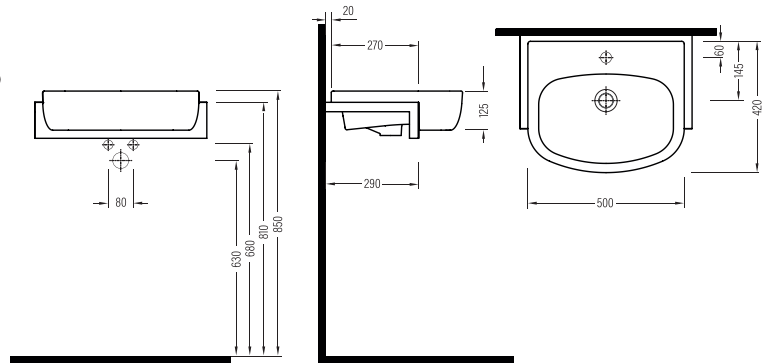

VANITY WASHBASIN
SINGLE HOLE
ROLK080B1FD1W5000
800x450 mm

VANITY WASHBASIN
SINGLE HOLE
ROLK10001FD1W5000
1000x450 mm

RECTANGLE SEMI
RECESSED WASHBASIN
SINGLE HOLE
ROLY05003FD1W5000
500x420 mm

OVAL SEMI RECESSED
WASHBASIN
SINGLE HOLE
ROLY05001FD1W5000
500x420 mm