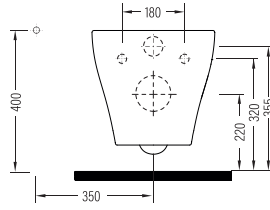

SINGLE BTW WC PAN
NO-RIM
ROKK052N1VPOW5000
520x355 mm

WALL HUNG BIDET
SINGLE HOLE
ROBA05001VD1W5000
500x355 mm

SINGLE BTW BIDET
SINGLE HOLE
ROBY05201VD1W5000
520x355 mm

ROUND BTW WC PAN
NO-RIM
ROKD063N1VPOW5000
620x355 mm