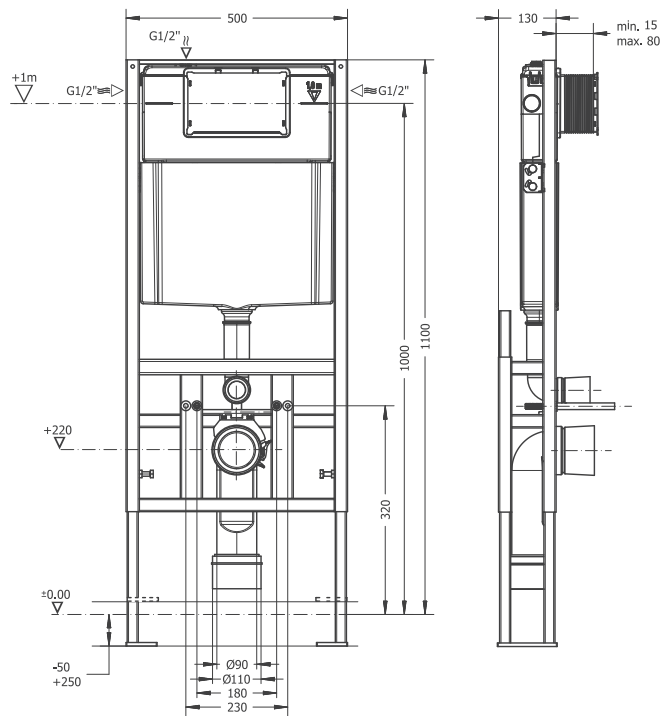

ULTIMATE PRO-F CONCEALED CISTERN, SELF-STANDING FLOOR MOUNTED, 3/6LT
ULCF630000TB0