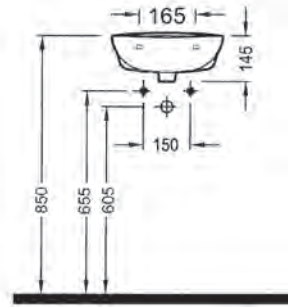

SINGLE PIECE
WASHBASIN WALL
MOUNTING OPTION
WITHOUT HOLE
TPLS03601VDOW5000
360x280mm

SINGLE PIECE
WASHBASIN WALL
MOUNTING OPTION
WITH SINGLE HOLE
TPLS03601VD1W5000
360x280mm