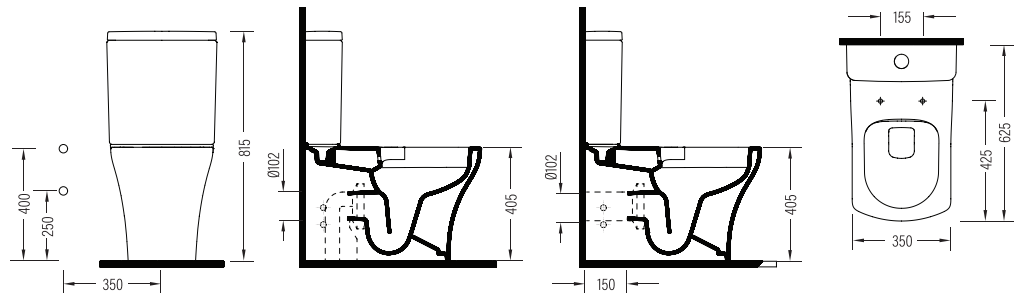

SQUARE BTW WC PAN
NO-RIM
RSKD063N1VPOW5000
625x425 mm

ORION CERAMIC CISTERN
BOTTOM INLET
ORRS04101VDAW5000

COMPATIBLE SEAT COVER

BIEN RICO UF/DUROPLAST AB SOFTCLOSE EASYRELEASE SEAT COVER
RCEU11W5W5HB0 (elite) RCMU11W5W5HB0 (monoslim)

BIEN RICO MONOSLIM PROPLAST SOFTCLOSE EASYRELEASE SEAT COVER
RCMP11W5W50B0 (monoslim)

FOR RSKD063N1VPOW5000 :

BIEN SALVO UF/DUROPLAST AB SOFTCLOSE EASYRELEASE SEAT COVER
SVEU11W5W5HB0 (elite) SVMU11W5W5HB0 (monoslim)

BIEN SALVO PP/PROPLAST SOFTCLOSE EASYRELEASE SEAT COVER
SVMP11W5W50B0 (monoslim)