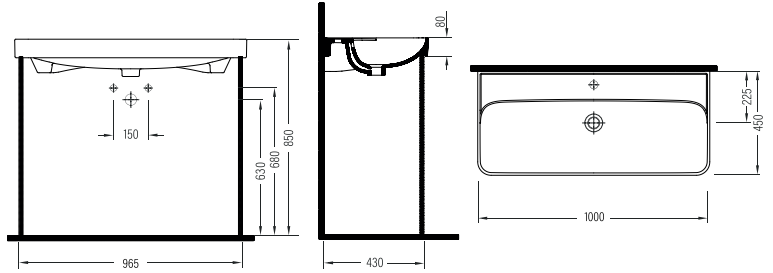

RECTANGLE SEMI
RECESSED WASHBASIN
SINGLE HOLE
ROLY05003FD1W5000
500x420 mm