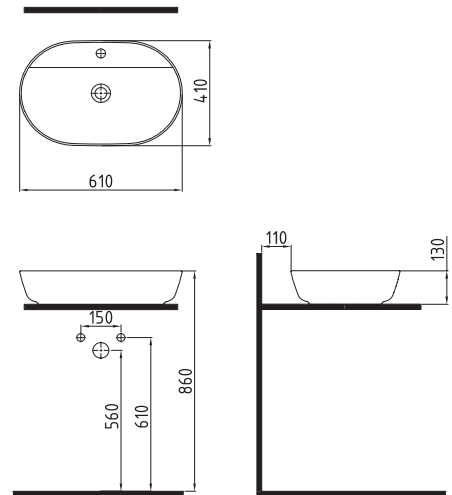

COUNTERTOP
WASHBASIN
WITHOUT HOLE
OUTSIDE MATT BLACK
INSIDE MATT WHITE
FALG05101FDOBWSZO
500x400mm