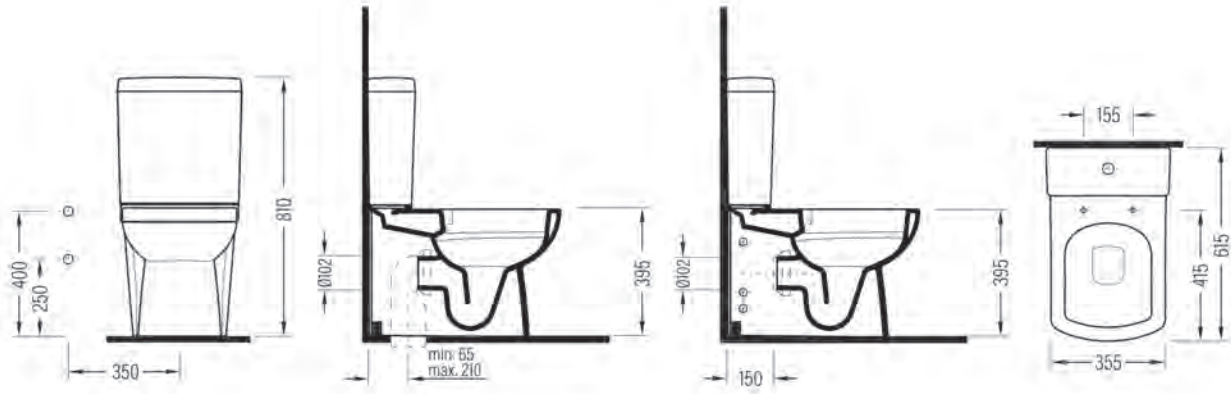

COMPATIBLE SEAT COVER

BIEN SALVO UF/PROPLAST AB SOFTCLOSE EASYRELEASE SEAT COVER
SVEU11W5W5HB0 (elite) SVMU11W5W5HB0 (monoslim)

BIEN SALVO MONOSLIM UF/DUROPLAST AB SOFTCLOSE EASYRELEASE SEAT COVER
SVMP11W5W50B0 (monoslim)