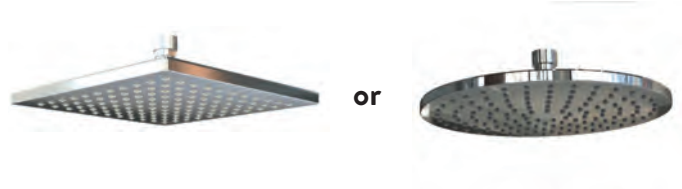

Head Showers

Page: 207