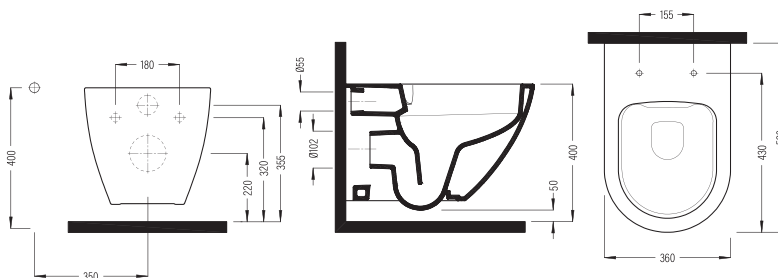

RECTANGLE
EMBEDDED
COUNTERTOP
WASHBASIN
SINGLE HOLE
SOLU06003FD1W5000
600x400 mm

OBLONG
COUNTERTOP WB.
WITHOUT HOLE
SOLG060S1FDOW5000
600x400 mm

NEW

WALL HUNG WC PAN
NO-RIM
NCKA052H1VPOW5000
520x360 mm

WALL HANG WC PAN
NO-RIM
NCKA052H3VPOW5000
520x355 mm