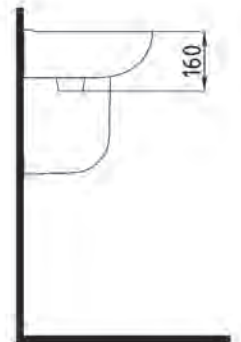

SINGLE PIECE SEMI
PEDESTAL
TPAA02701V00W5000
270mm