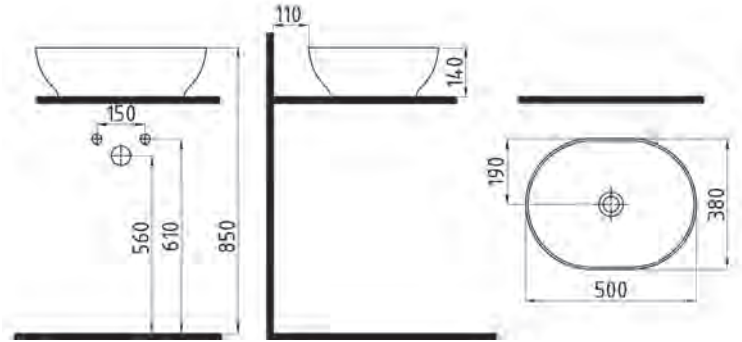

VANITY WASHBASIN
(LEFT HAND TAP HOLE)
KSLKL55B1FD1W5000
555x310mm

MOT-
TO

OBLONG COUNTERTOP
WASHBASIN
WITHOUT HOLE
MTLG05001FDOW5000
500x380mm

SQUARE COUNTERTOP
WASHBASIN
WITH HOLE
MTLG04201FD1W5000
420x420mm