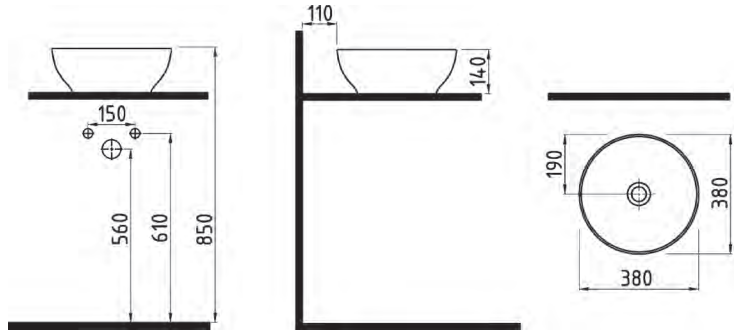

ROUND COUNTERTOP
WASHBASIN
WITH HOLE
MTLG04202FD1W5000
420x420mm

SQUARE COUNTERTOP
WASHBASIN
WITHOUT HOLE
MTLG03801FDOW5000
380x380mm

RECTANGLE
COUNTERTOP WB.
WITH HOLE
MTLG06501FD1W5000
650x450mm

MOTTO

ROUND COUNTERTOP
WASHBASIN
WITHOUT HOLE
MTLG03802FDOW5000
Ø 380mm