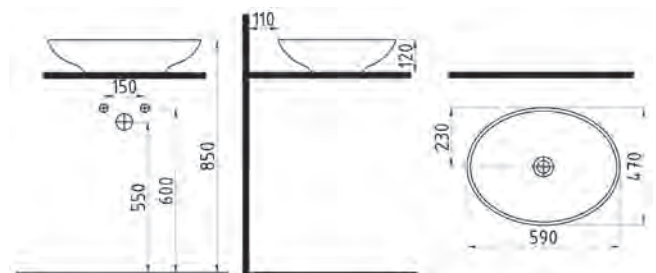

COUNTERTOP
WASHBASIN
WITHOUT HOLE
HRLG05901FDOW5000
590x470mm