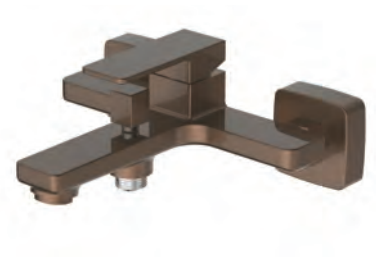

BATH MIXER
BB01070510

Pieces In Box : **4**
Spout Length : **179 mm**
Shower Hose Connection Type : **G 1/2"**

• *Locked Type Diverter*

MATT BRONZE