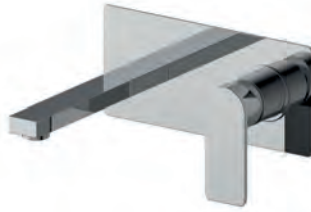

CONCEALED BASIN MIXER
SURFACE MOUNTED PARTS
SQUARE - CHROME
BL45020127

Pieces In Box : 1
Spout Length : 187 mm

- Spout Length 187 mm
- For installation please combine with only BL45020105 item code
- Easy assembly system for spout
- Please install concealed parts referring to minimum and maximum dimensions
- Not available for thick surface finishing tiles like marble and granite

CHROME