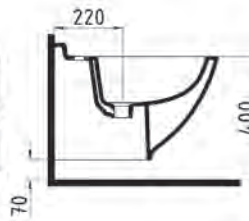

COMPATIBLE SEAT COVER

BIEN VENTO DUROPLAST SOFTCLOSE EASYRELEASE SEAT COVER

VTEU11W5W5HB0 (elite)

VTMU11W5W5HB0 (monoslim)

BIEN VENTO PROPLAST SOFTCLOSE EASYRELEASE SEAT COVER

VTMP11W5W50B0 (monoslim)