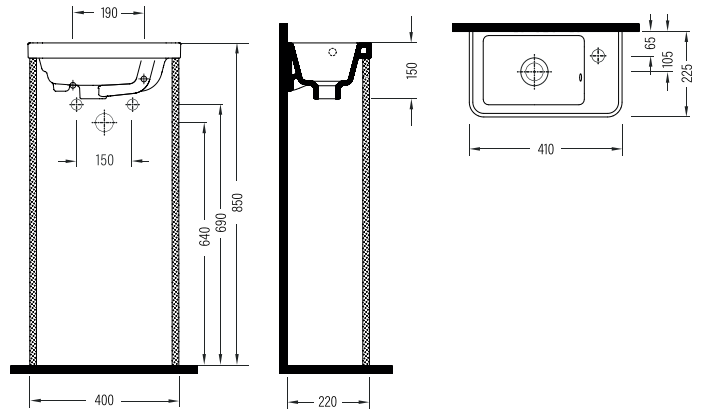

VANITY WASHBASIN
(RIGHT HAND TAP HOLE)
KSLKR41B1FD1W5000
410x225mm