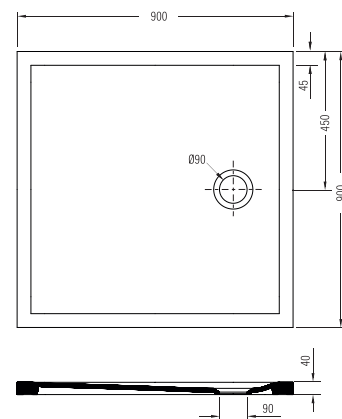

SHOWER TRAY
COOL WHITE
TPTD00003F02W5000
90X90 CM

SHOWER TRAY ANTI SLIP
TPTDA0003F02W5000
70X90 CM