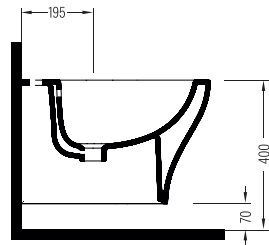

SINGLE BTW BIDET
SINGLE HOLE
ROBY05201VD1W5000
520x355 mm