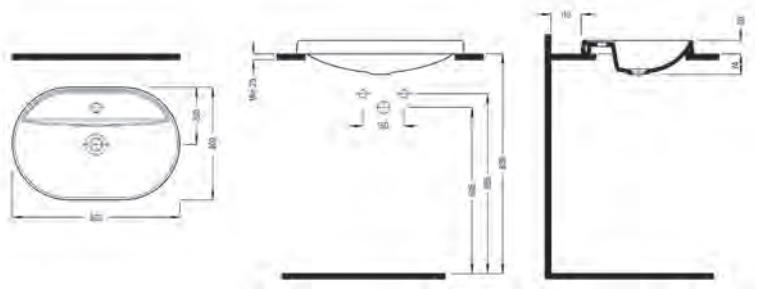

OBLONG EMBEDDED
COUNTERTOP WASHBASIN
SINGLE HOLE
SOLU06001FD1W5000
600x400 mm