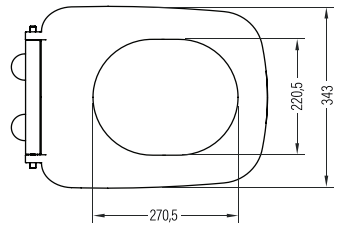

SQ SLIM UF/
DUROPLAST
SOFTCLOSE
EASYRELEASE SEAT
COVER
SQSU11W5W5HB0